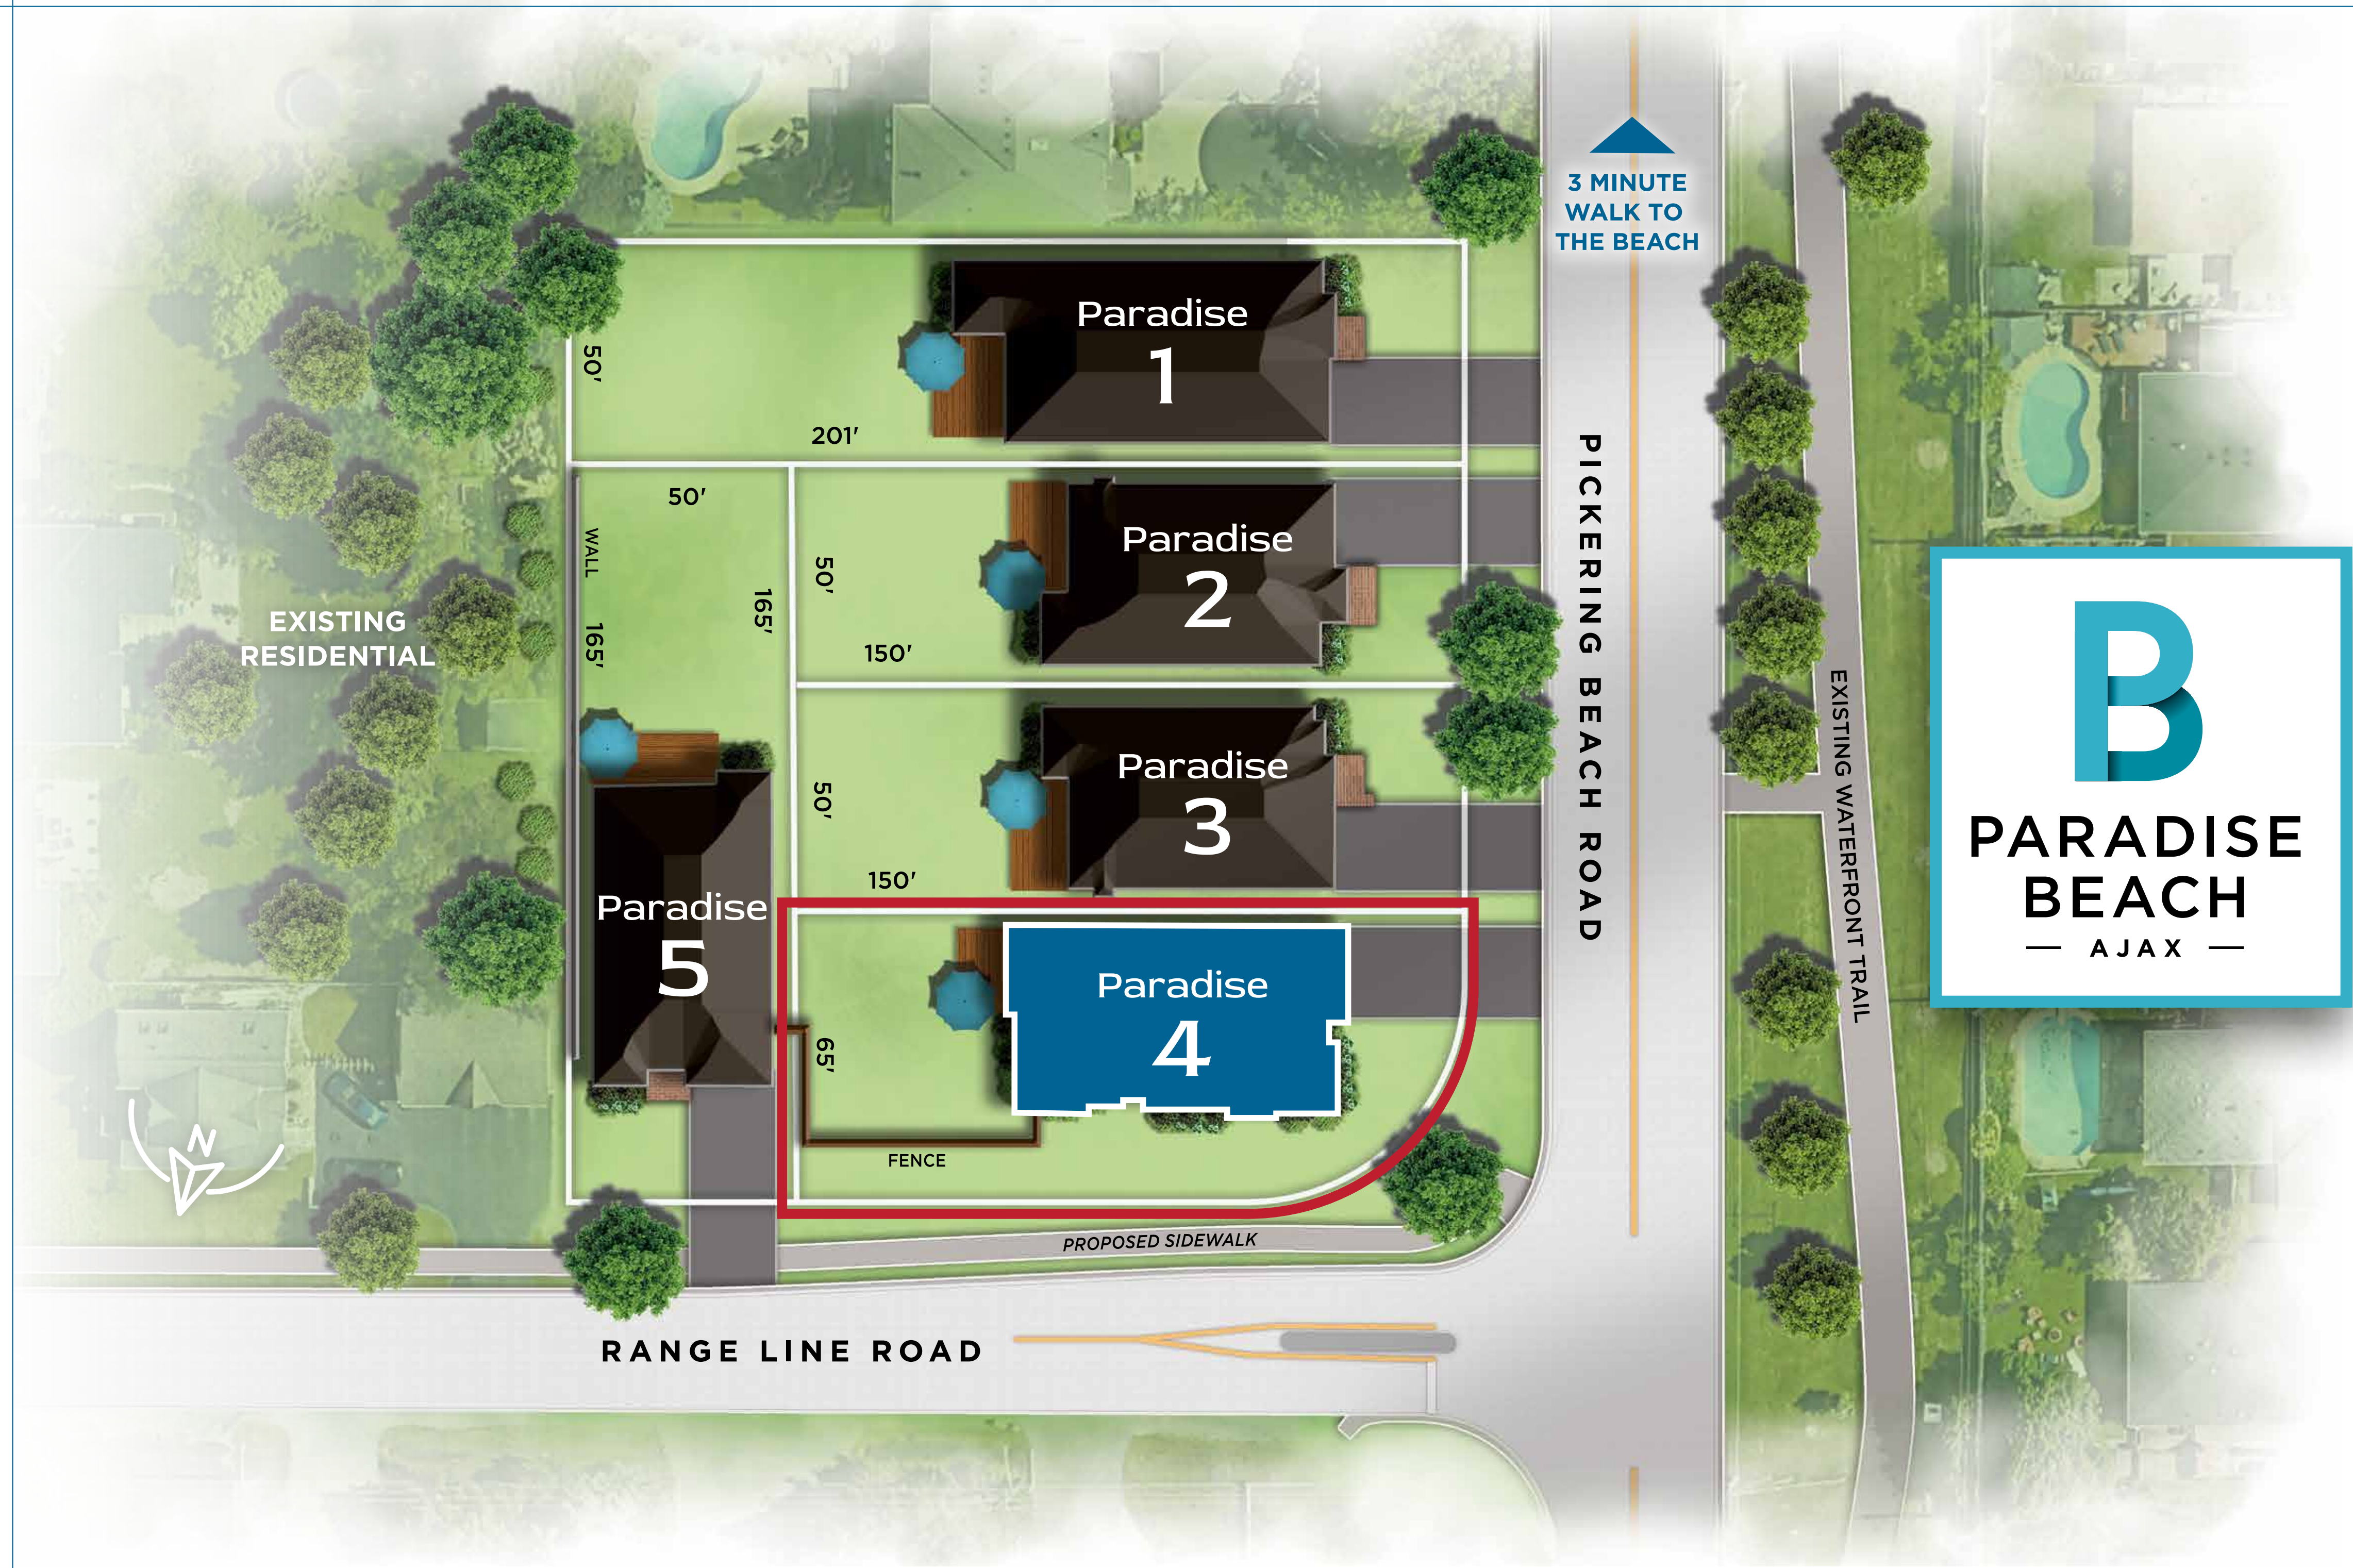

4 Bedroom Plan (4,665 sq. ft. + 455 sq. ft. open to above)	5,120 sq. ft.
5 Bedroom Plan (5,070 sq. ft. + 50 sq. ft. open to above)	5,120 sq. ft.
Optional Lower Level Secondary Suite	1,335 sq. ft.
Total With Optional Lower Level Secondary Suite - 4 Bedroom Plan	6,000 sq. ft.
Total With Optional Lower Level Secondary Suite - 5 Bedroom Plan	6,405 sq. ft.

Specifications and dimensions are approximate only and subject to change without notice. E. & O. E.

B

PARADISE BEACH

— AJAX —