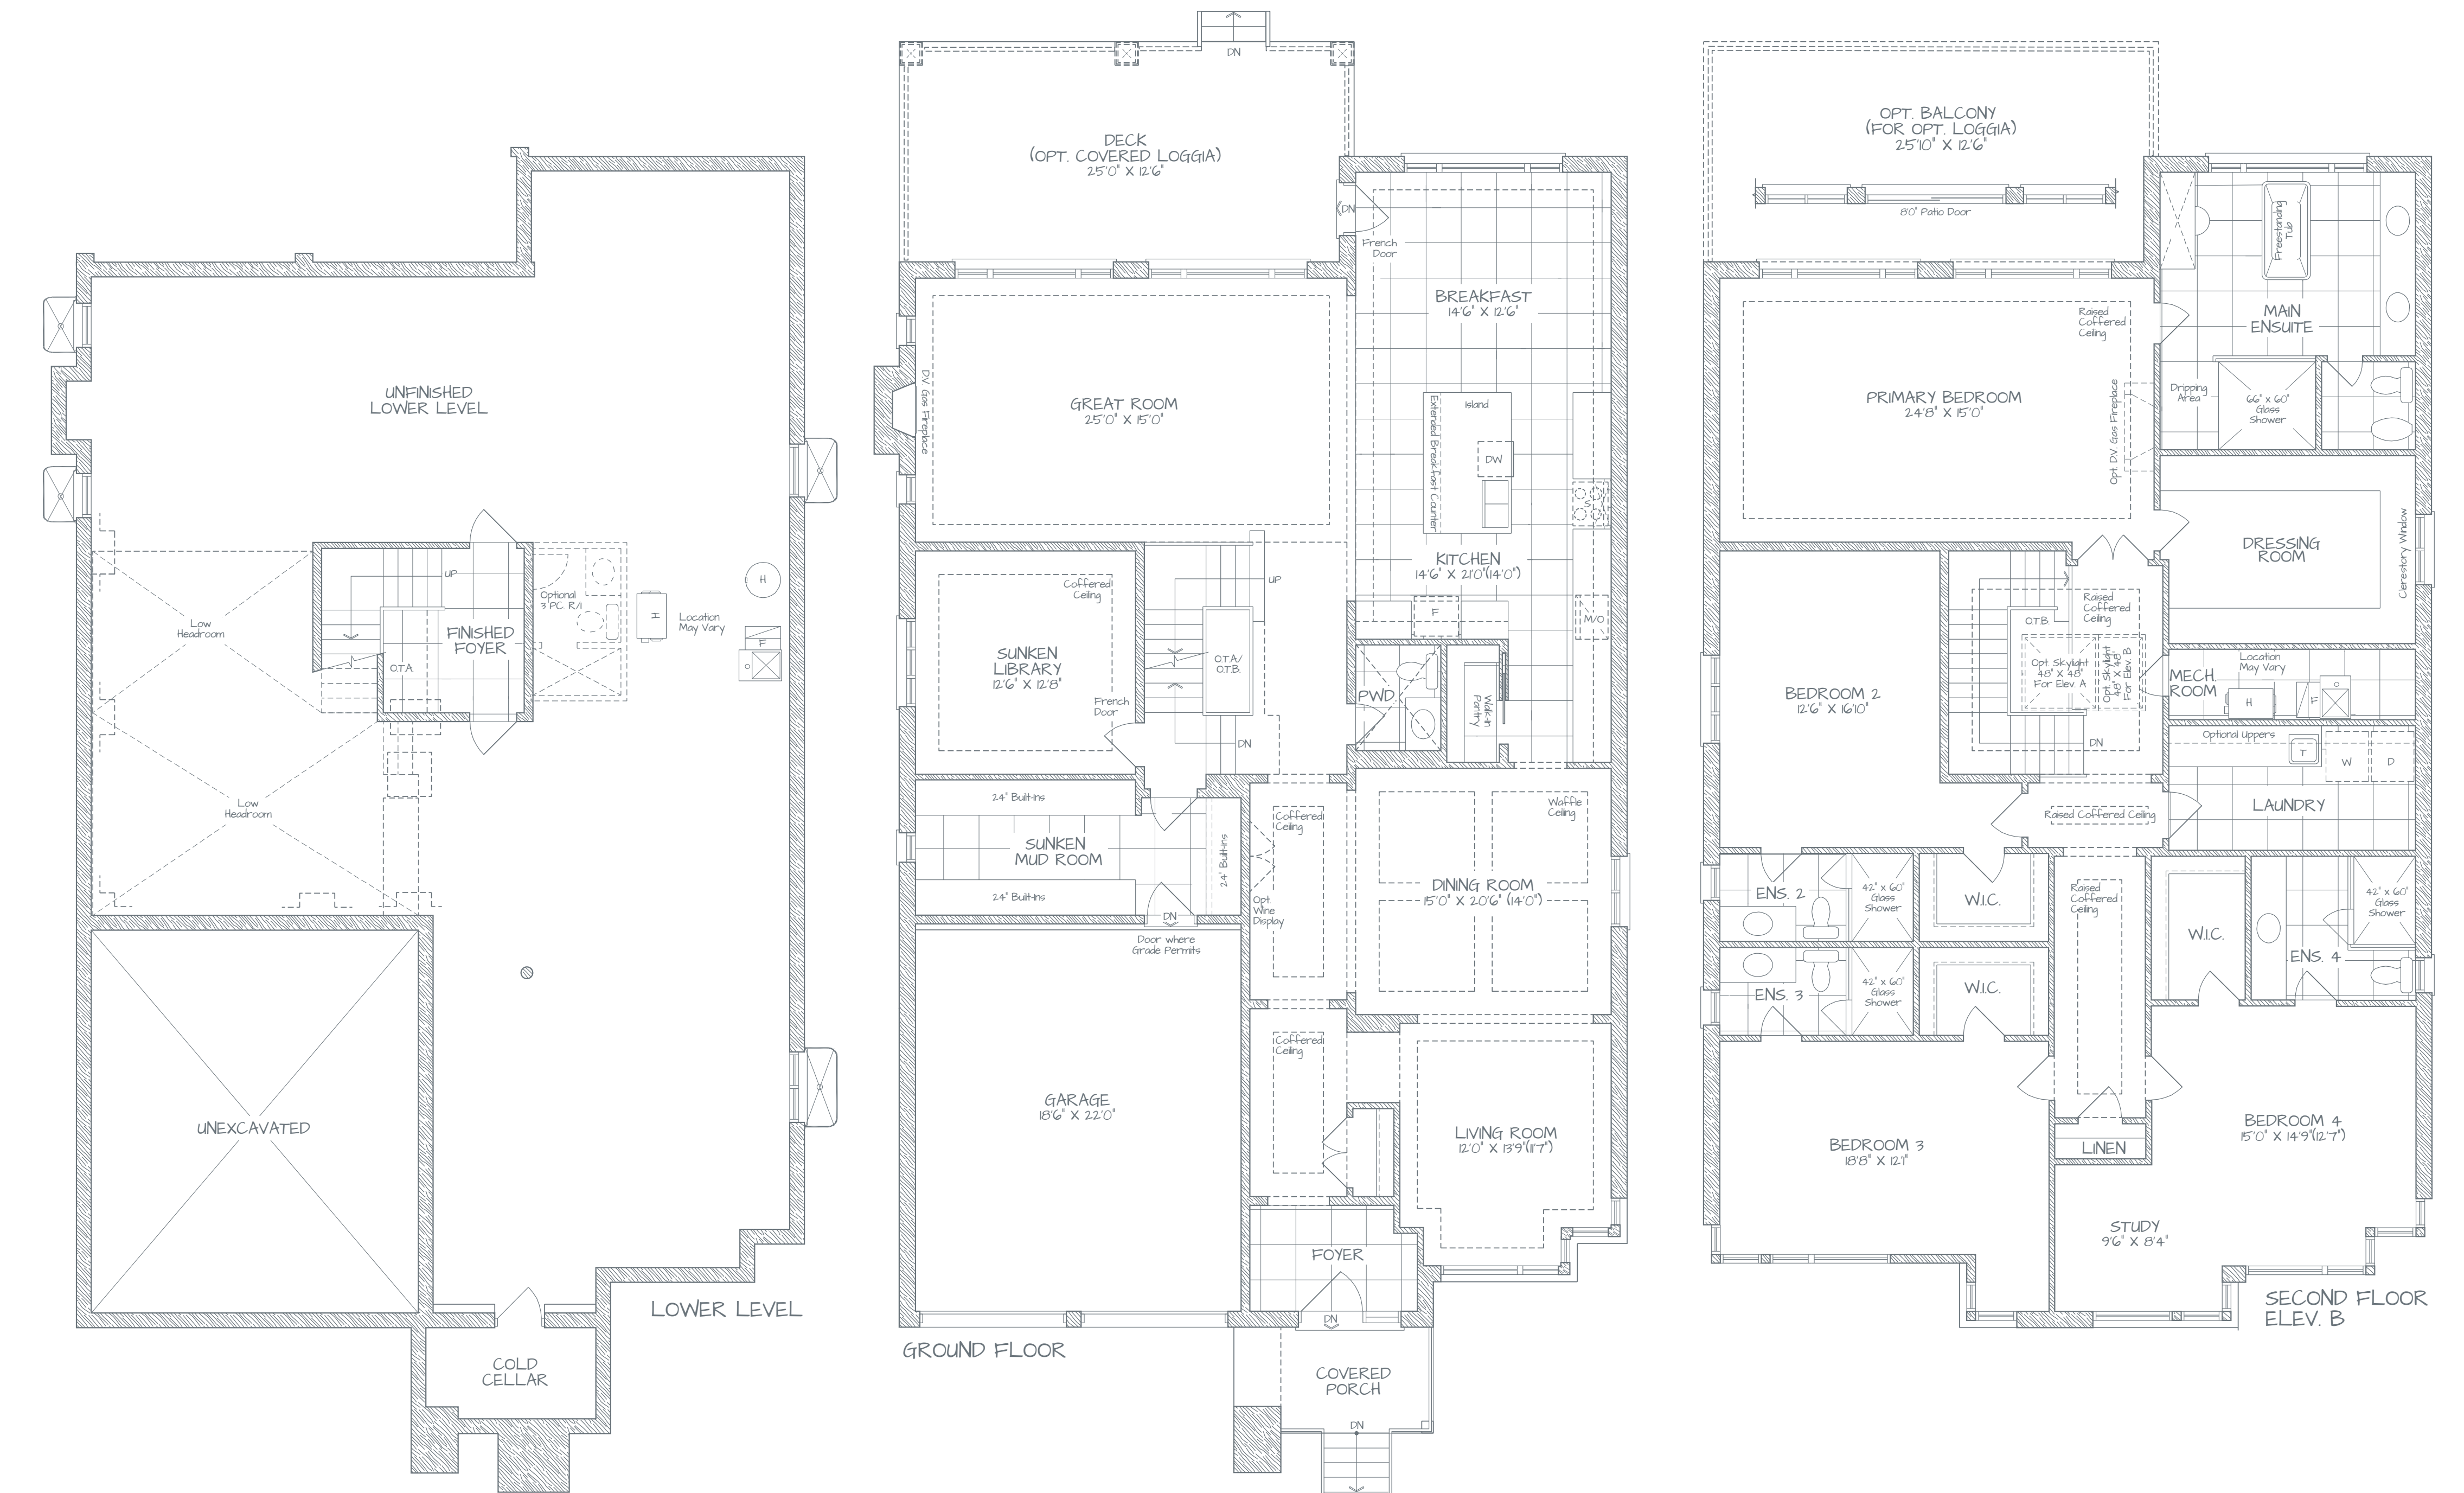

PART. OPT. GROUND FLOOR WITH SECONDARY SUITE

4 or 5 Bedroom Plan (5,430 sq. ft. + 435 sq. ft. open to above)	5,865 sq. ft.
Optional Lower Level Secondary Suite	1,880 sq. ft.
Total With Optional Lower Level Secondary Suite	7,310 sq. ft.

Specifications and dimensions are approximate only and subject to change without notice. E. & O. E.

Site Plan and landscaping are artist's concept only. Map is not to scale.

GROUND FLOOR  
W/SEPARATE LOWER LEVEL  
SECONDARY SUITE

4 or 5 Bedroom Plan (4,600 sq. ft. + 35 sq. ft. open to above)	4,635 sq. ft.
Optional Lower Level Secondary Suite	1,325 sq. ft.
Total With Optional Lower Level Secondary Suite	5,925 sq. ft.

Specifications and dimensions are approximate only and subject to change without notice. E. & O. E.

Site Plan and landscaping are artist's concept only. Map is not to scale.

GROUND FLOOR WITH SECONDARY SUITE

OPT. SECOND FLOOR 5 BEDROOM COND.

PART. OPT. GROUND FLOOR WITH SEPARATE LOWER LEVEL ENTRY

4 Bedroom Plan (4,665 sq. ft. + 455 sq. ft. open to above)	5,120 sq. ft.
5 Bedroom Plan (5,070 sq. ft. + 50 sq. ft. open to above)	5,120 sq. ft.
Optional Lower Level Secondary Suite	1,335 sq. ft.
Total With Optional Lower Level Secondary Suite - 4 Bedroom Plan	6,000 sq. ft.
Total With Optional Lower Level Secondary Suite - 5 Bedroom Plan	6,405 sq. ft.