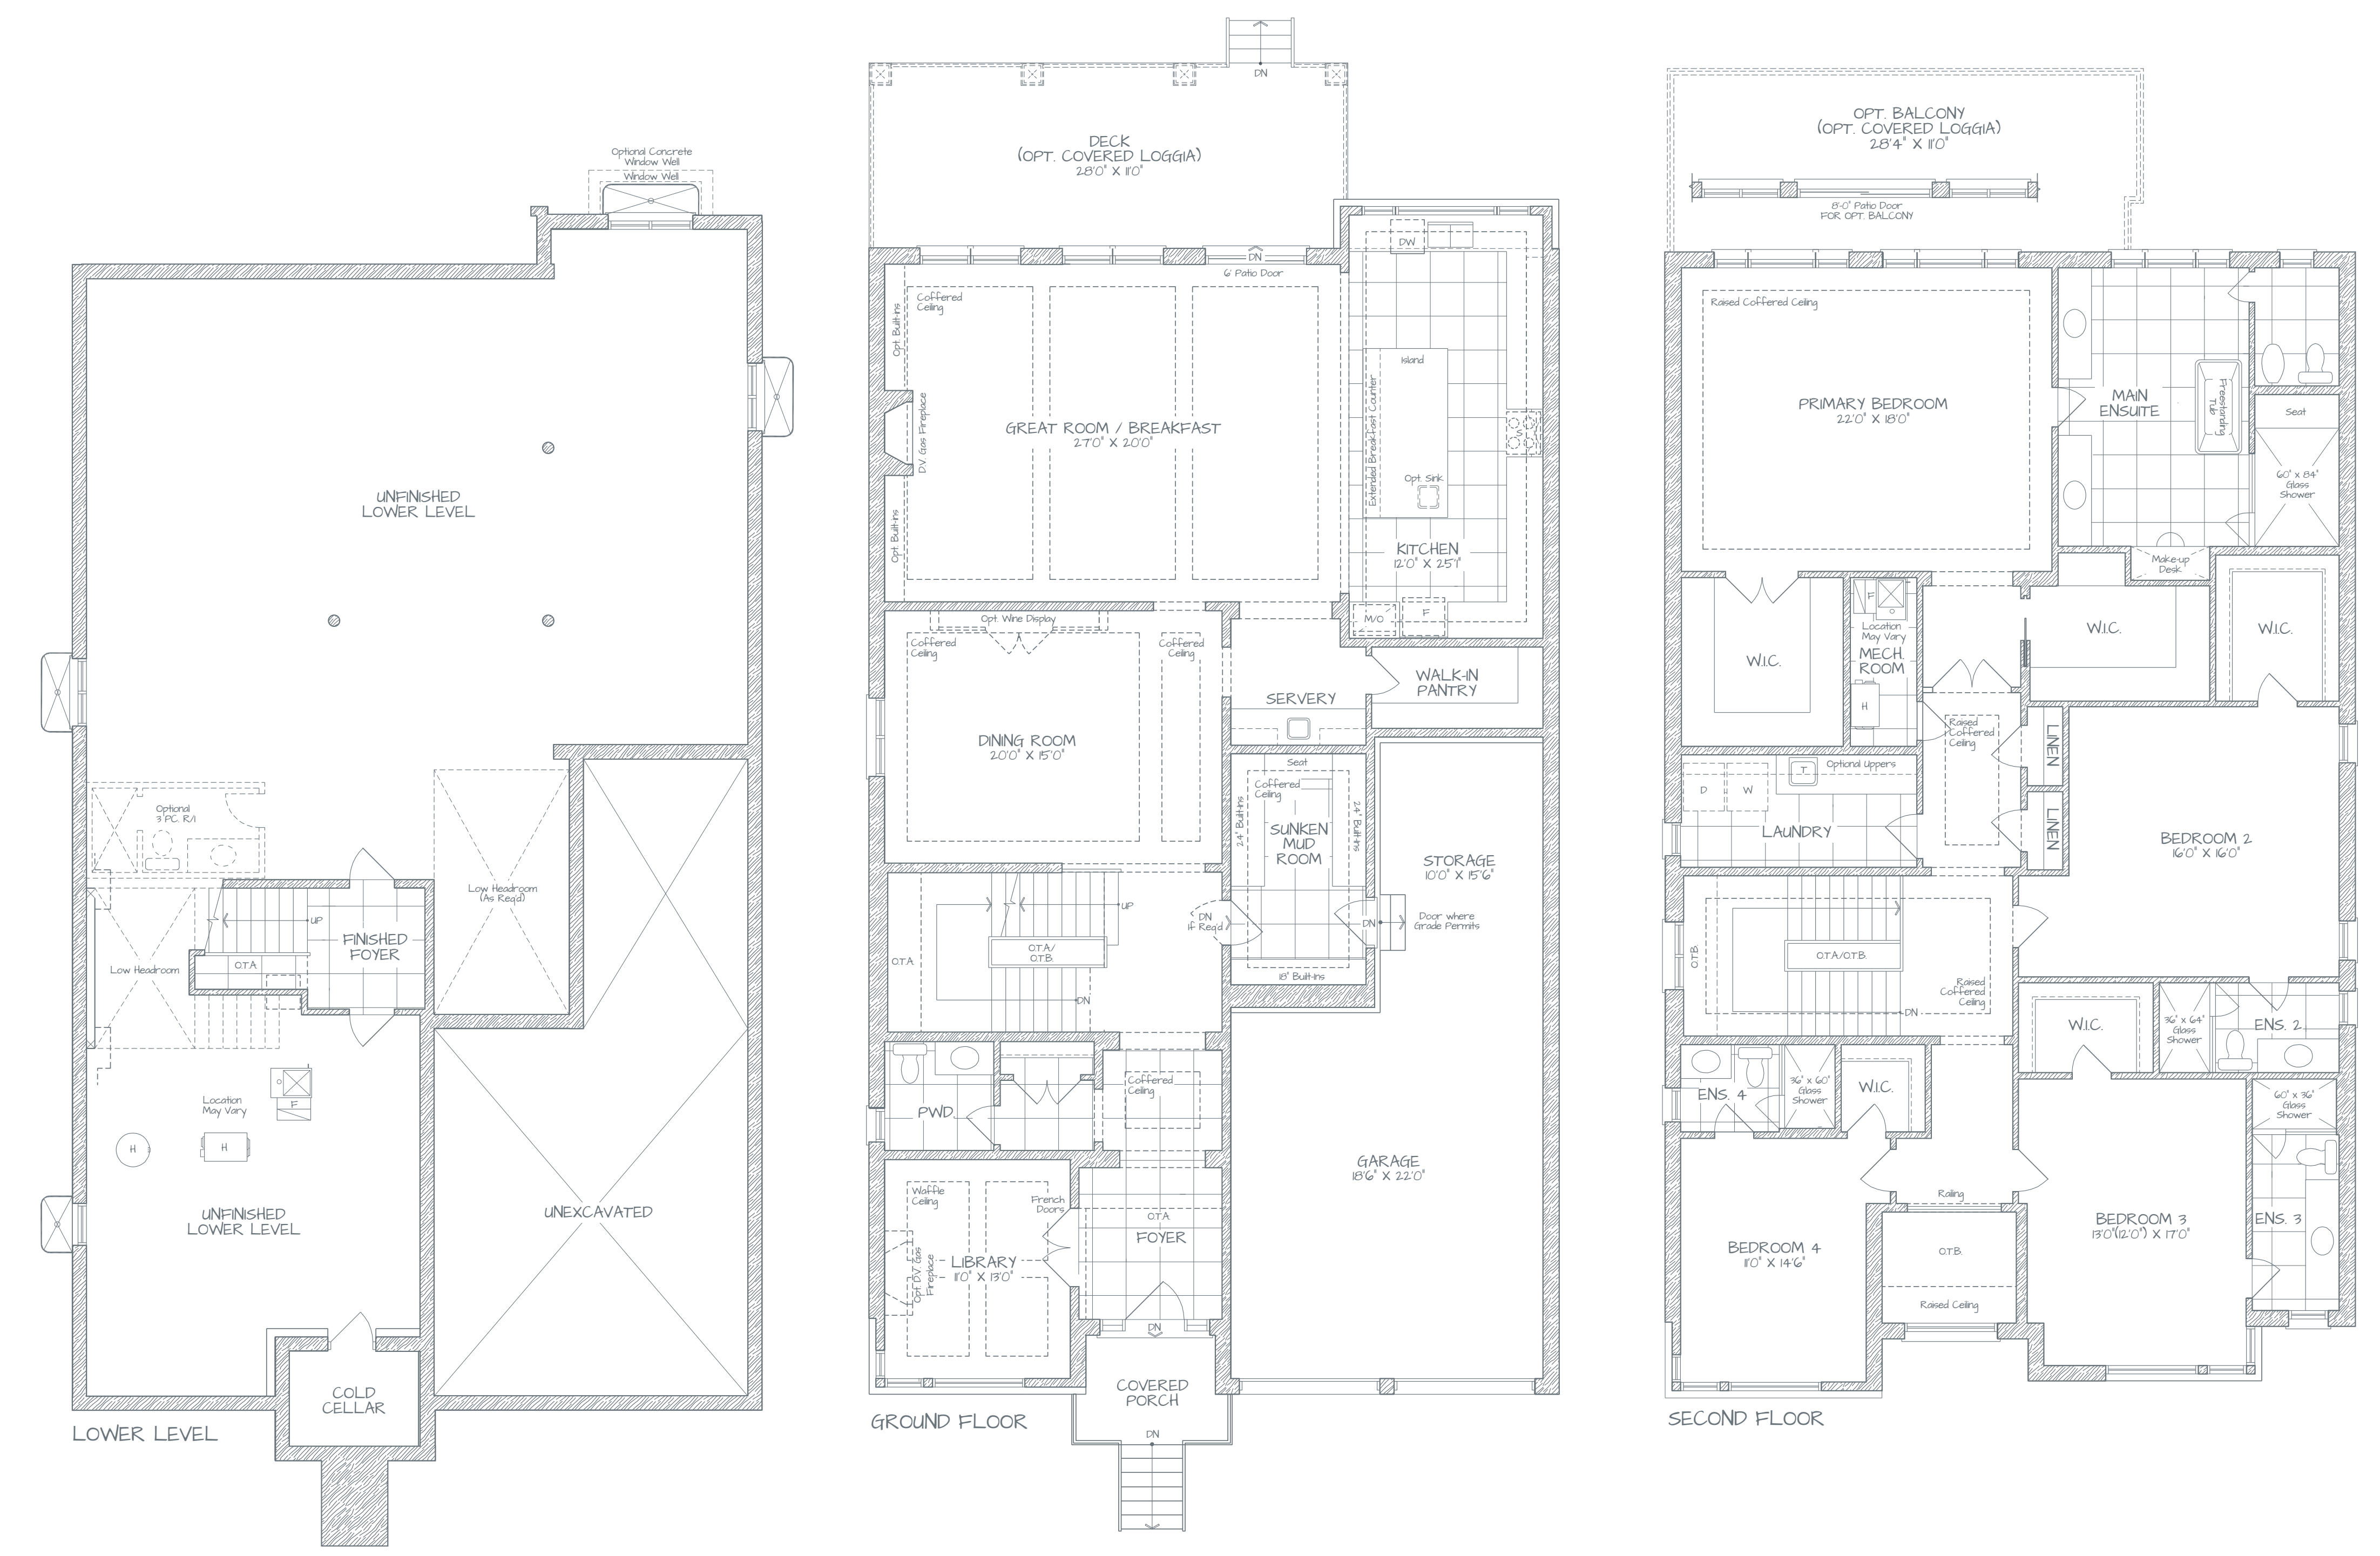

PART. OPT. GROUND FLOOR WITH SECONDARY SUITE

4 or 5 Bedroom Plan (5,430 sq. ft. + 435 sq. ft. open to above)	5,865 sq. ft.
Optional Lower Level Secondary Suite	1,880 sq. ft.
Total With Optional Lower Level Secondary Suite	7,310 sq. ft.

Specifications and dimensions are approximate only and subject to change without notice. E. & O. E.

Site Plan and landscaping are artist's concept only. Map is not to scale.

GROUND FLOOR  
W/SEPARATE LOWER LEVEL  
SECONDARY SUITE

Site Plan and landscaping are artist's concept only. Map is not to scale.

GROUND FLOOR WITH SECONDARY SUITE

OPT. SECOND FLOOR 5 BEDROOM COND.

PART. OPT. GROUND FLOOR WITH SEPARATE LOWER LEVEL ENTRY

4 Bedroom Plan (4,665 sq. ft. + 455 sq. ft. open to above)	5,120 sq. ft.
5 Bedroom Plan (5,070 sq. ft. + 50 sq. ft. open to above)	5,120 sq. ft.
Optional Lower Level Secondary Suite	1,335 sq. ft.
Total With Optional Lower Level Secondary Suite - 4 Bedroom Plan	6,000 sq. ft.
Total With Optional Lower Level Secondary Suite - 5 Bedroom Plan	6,405 sq. ft.

## PARADISE BEACH

— AJAX —

PART. OPT. GROUND FLOOR W/SEPARATE LOWER LEVEL ENTRY

4 or 5 Bedroom Plan (4,770 sq. ft. + 95 sq. ft. open to above)	4,865 sq. ft.
Optional Lower Level Secondary Suite	1,385 sq. ft.
Total With Optional Lower Level Secondary Suite	6,155 sq. ft.