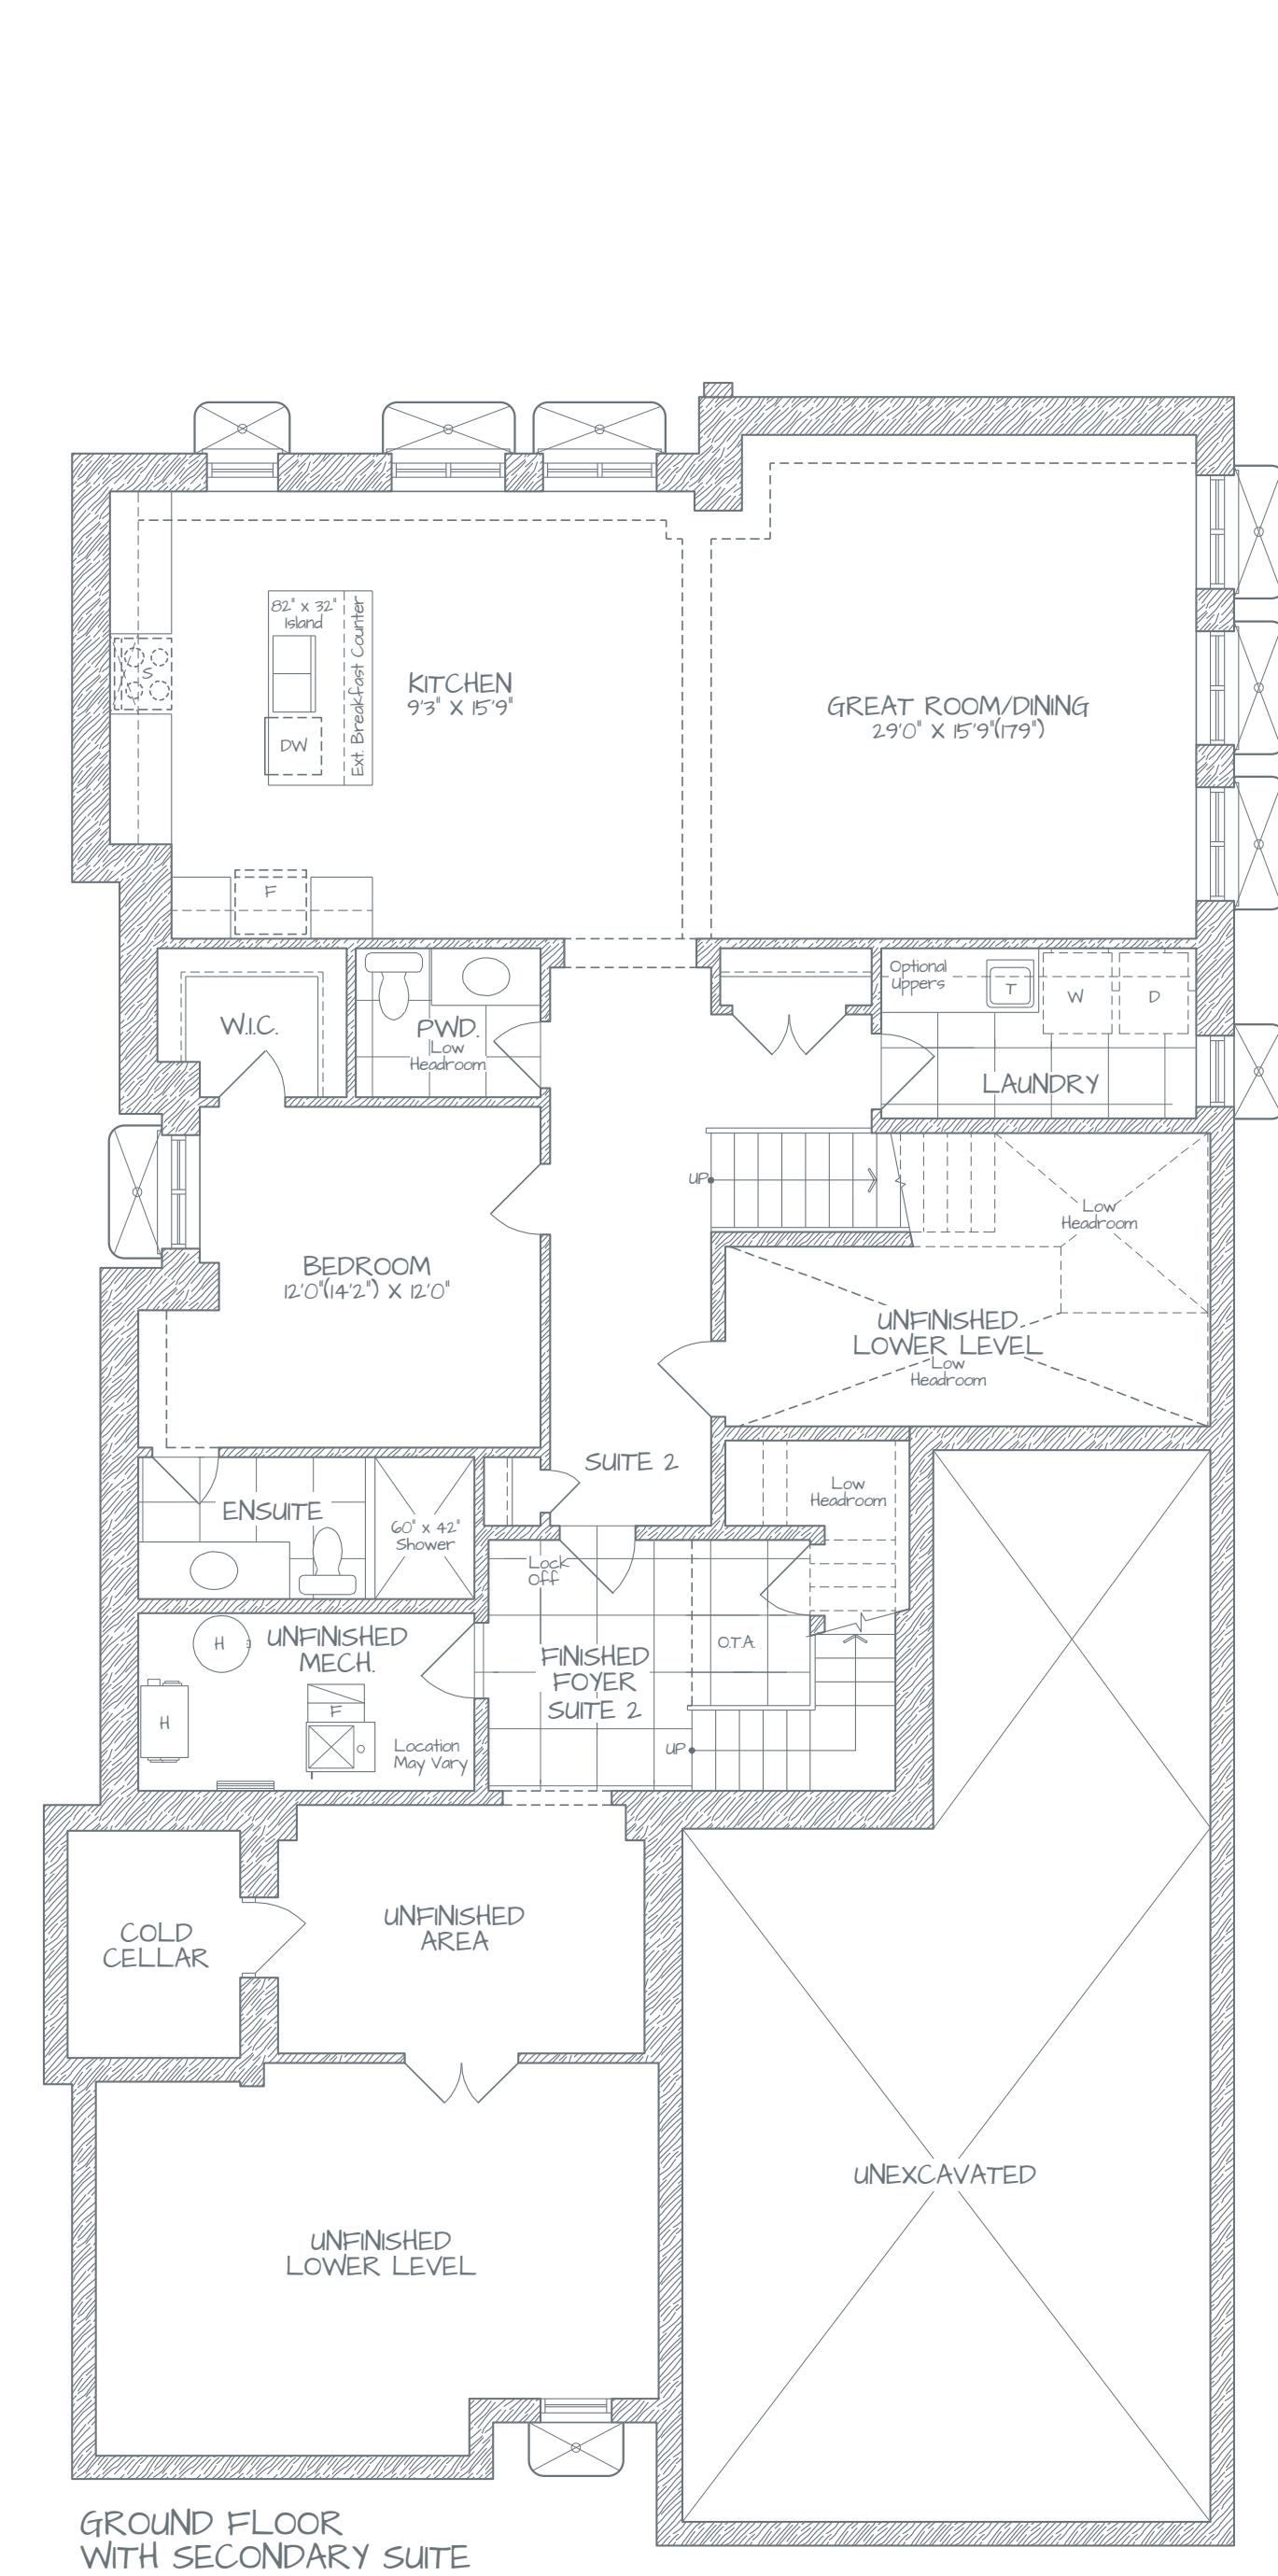

GROUND FLOOR WITH SECONDARY SUITE