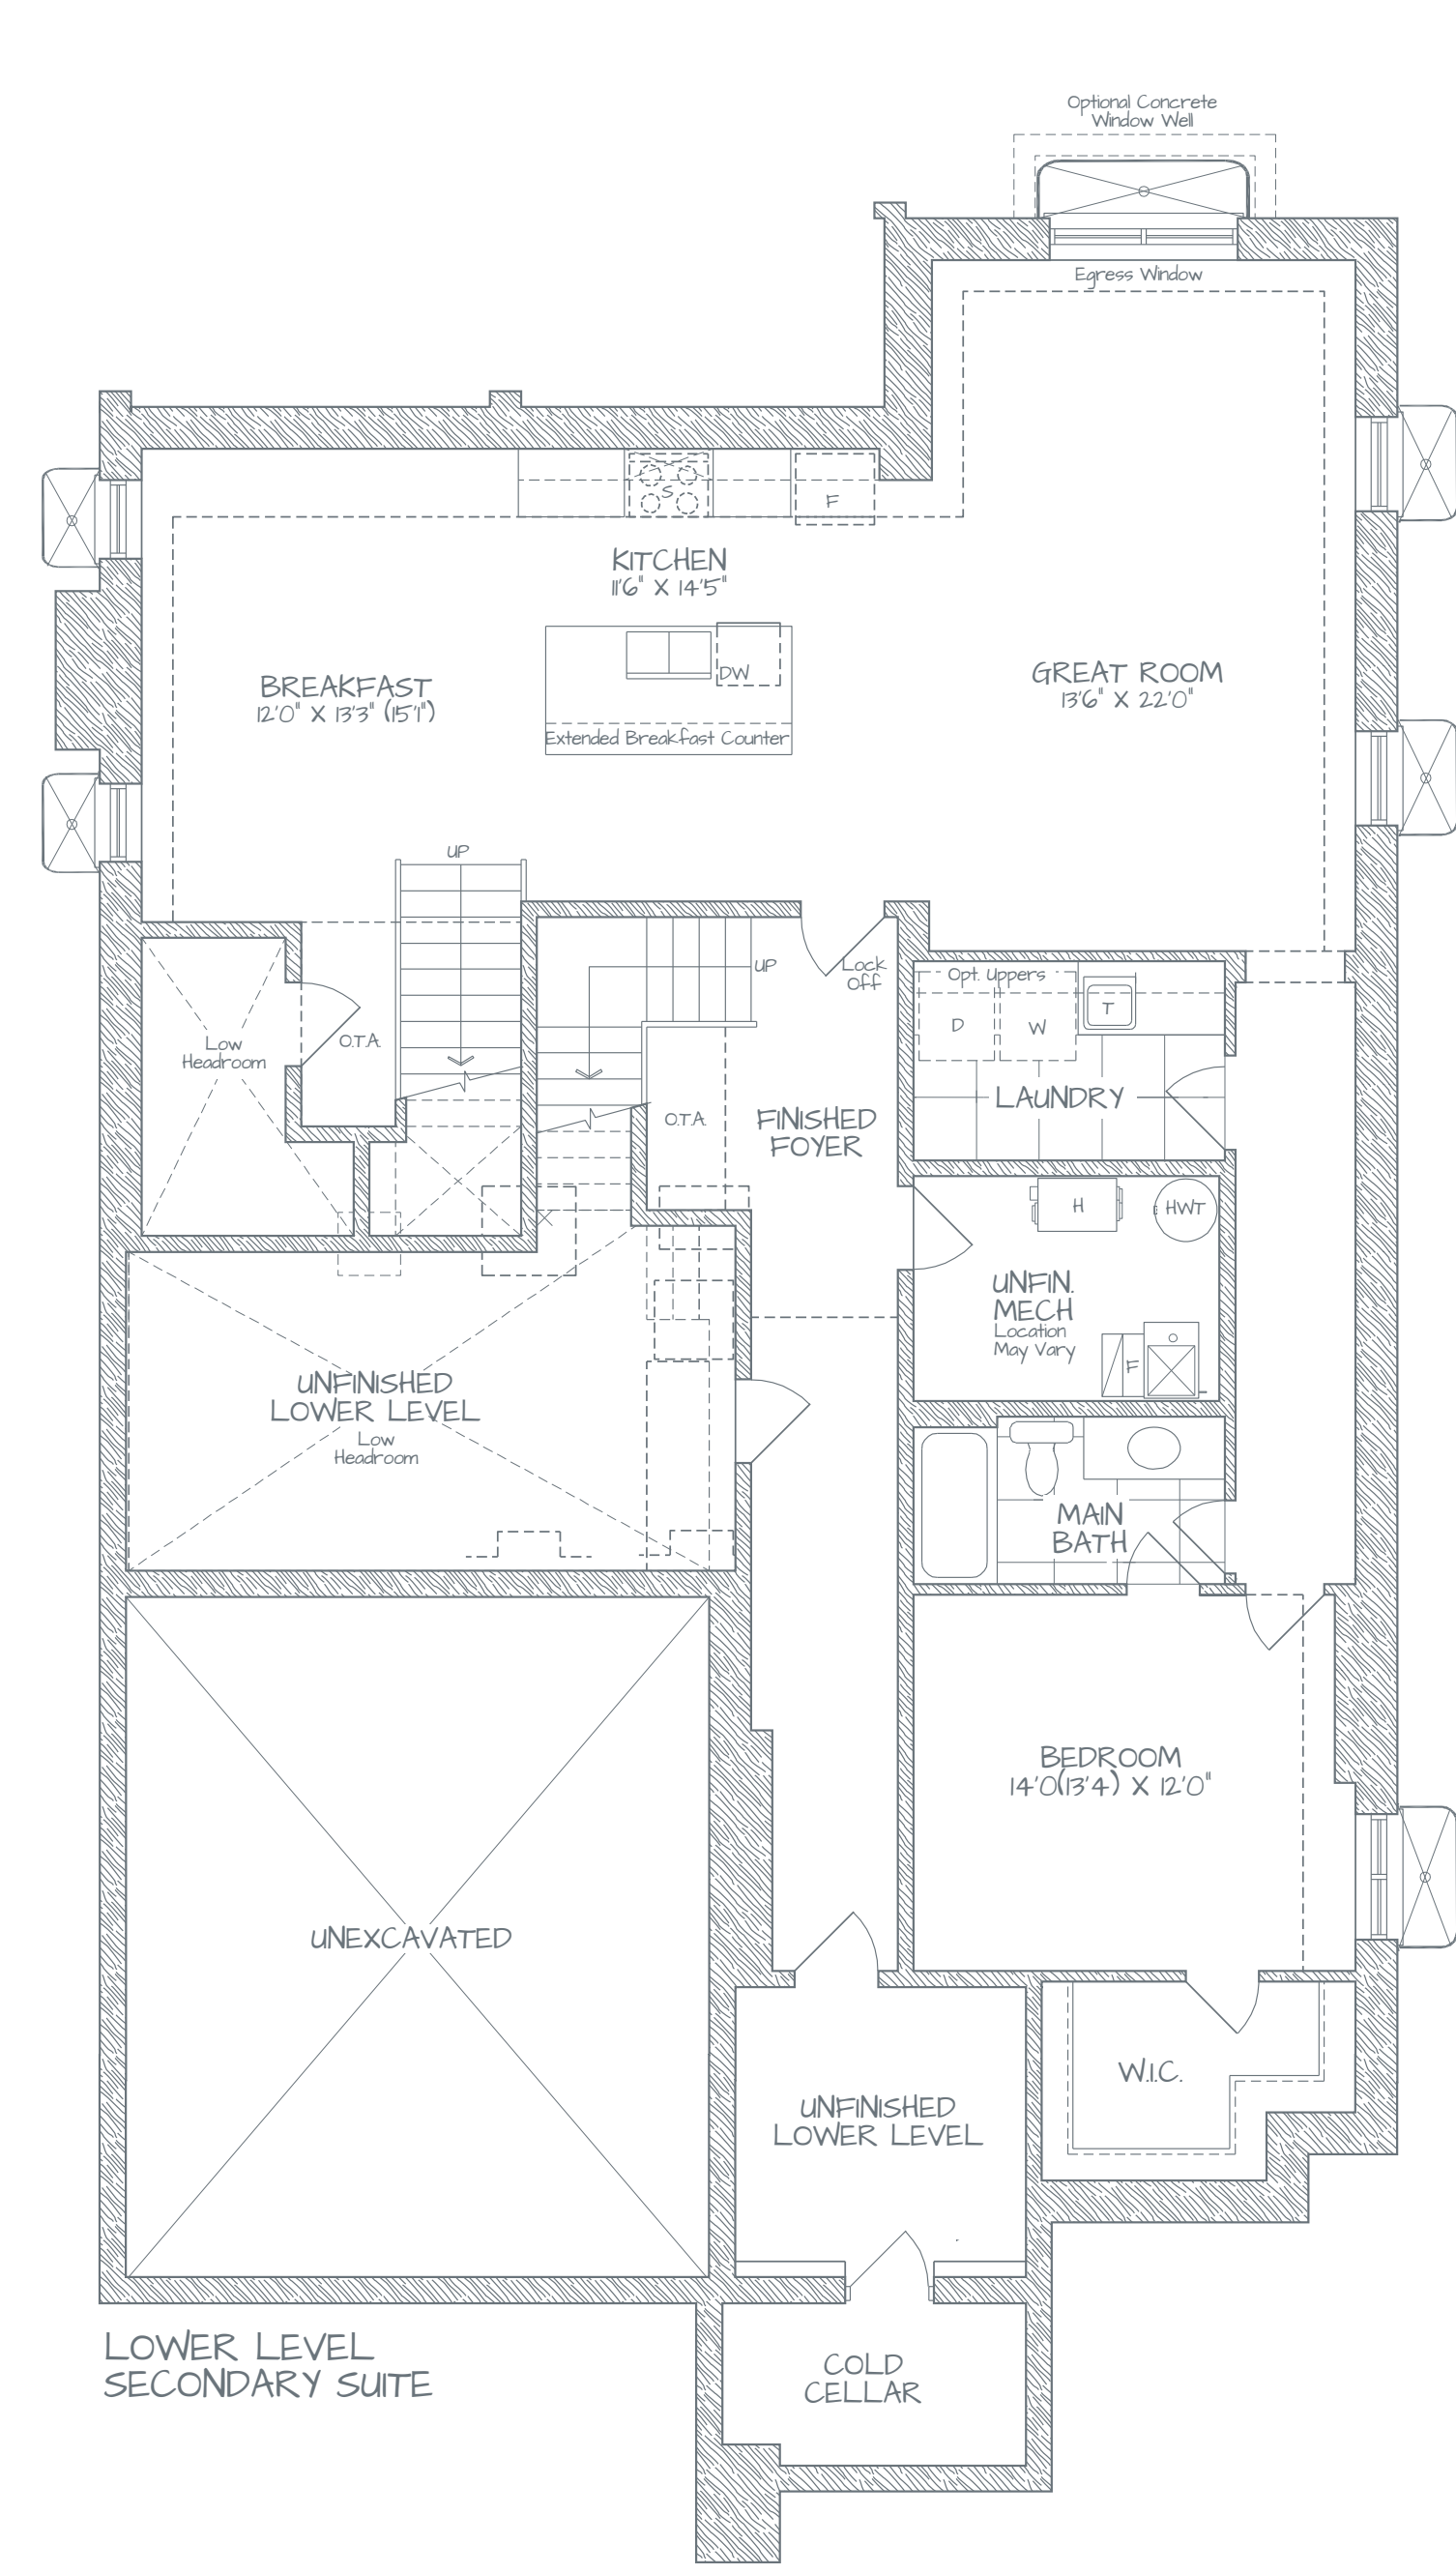

PART. OPT. GROUND FLOOR WITH SECONDARY SUITE

4 or 5 Bedroom Plan (5,430 sq. ft. + 435 sq. ft. open to above)	5,865 sq. ft.
Optional Lower Level Secondary Suite	1,880 sq. ft.
Total With Optional Lower Level Secondary Suite	7,310 sq. ft.

Specifications and dimensions are approximate only and subject to change without notice. E. & O. E.

Site Plan and landscaping are artist's concept only. Map is not to scale.

GROUND FLOOR  
W/SEPARATE LOWER LEVEL  
SECONDARY SUITE

4 or 5 Bedroom Plan (4,600 sq. ft. + 35 sq. ft. open to above)	4,635 sq. ft.
Optional Lower Level Secondary Suite	1,325 sq. ft.
Total With Optional Lower Level Secondary Suite	5,925 sq. ft.

Specifications and dimensions are approximate only and subject to change without notice. E. & O. E.

Site Plan and landscaping are artist's concept only. Map is not to scale.

GROUND FLOOR WITH SECONDARY SUITE

OPT. SECOND FLOOR 5 BEDROOM COND.

PART. OPT. GROUND FLOOR WITH SEPARATE LOWER LEVEL ENTRY

4 Bedroom Plan (4,665 sq. ft. + 455 sq. ft. open to above)	5,120 sq. ft.
5 Bedroom Plan (5,070 sq. ft. + 50 sq. ft. open to above)	5,120 sq. ft.
Optional Lower Level Secondary Suite	1,335 sq. ft.
Total With Optional Lower Level Secondary Suite - 4 Bedroom Plan	6,000 sq. ft.
Total With Optional Lower Level Secondary Suite - 5 Bedroom Plan	6,405 sq. ft.