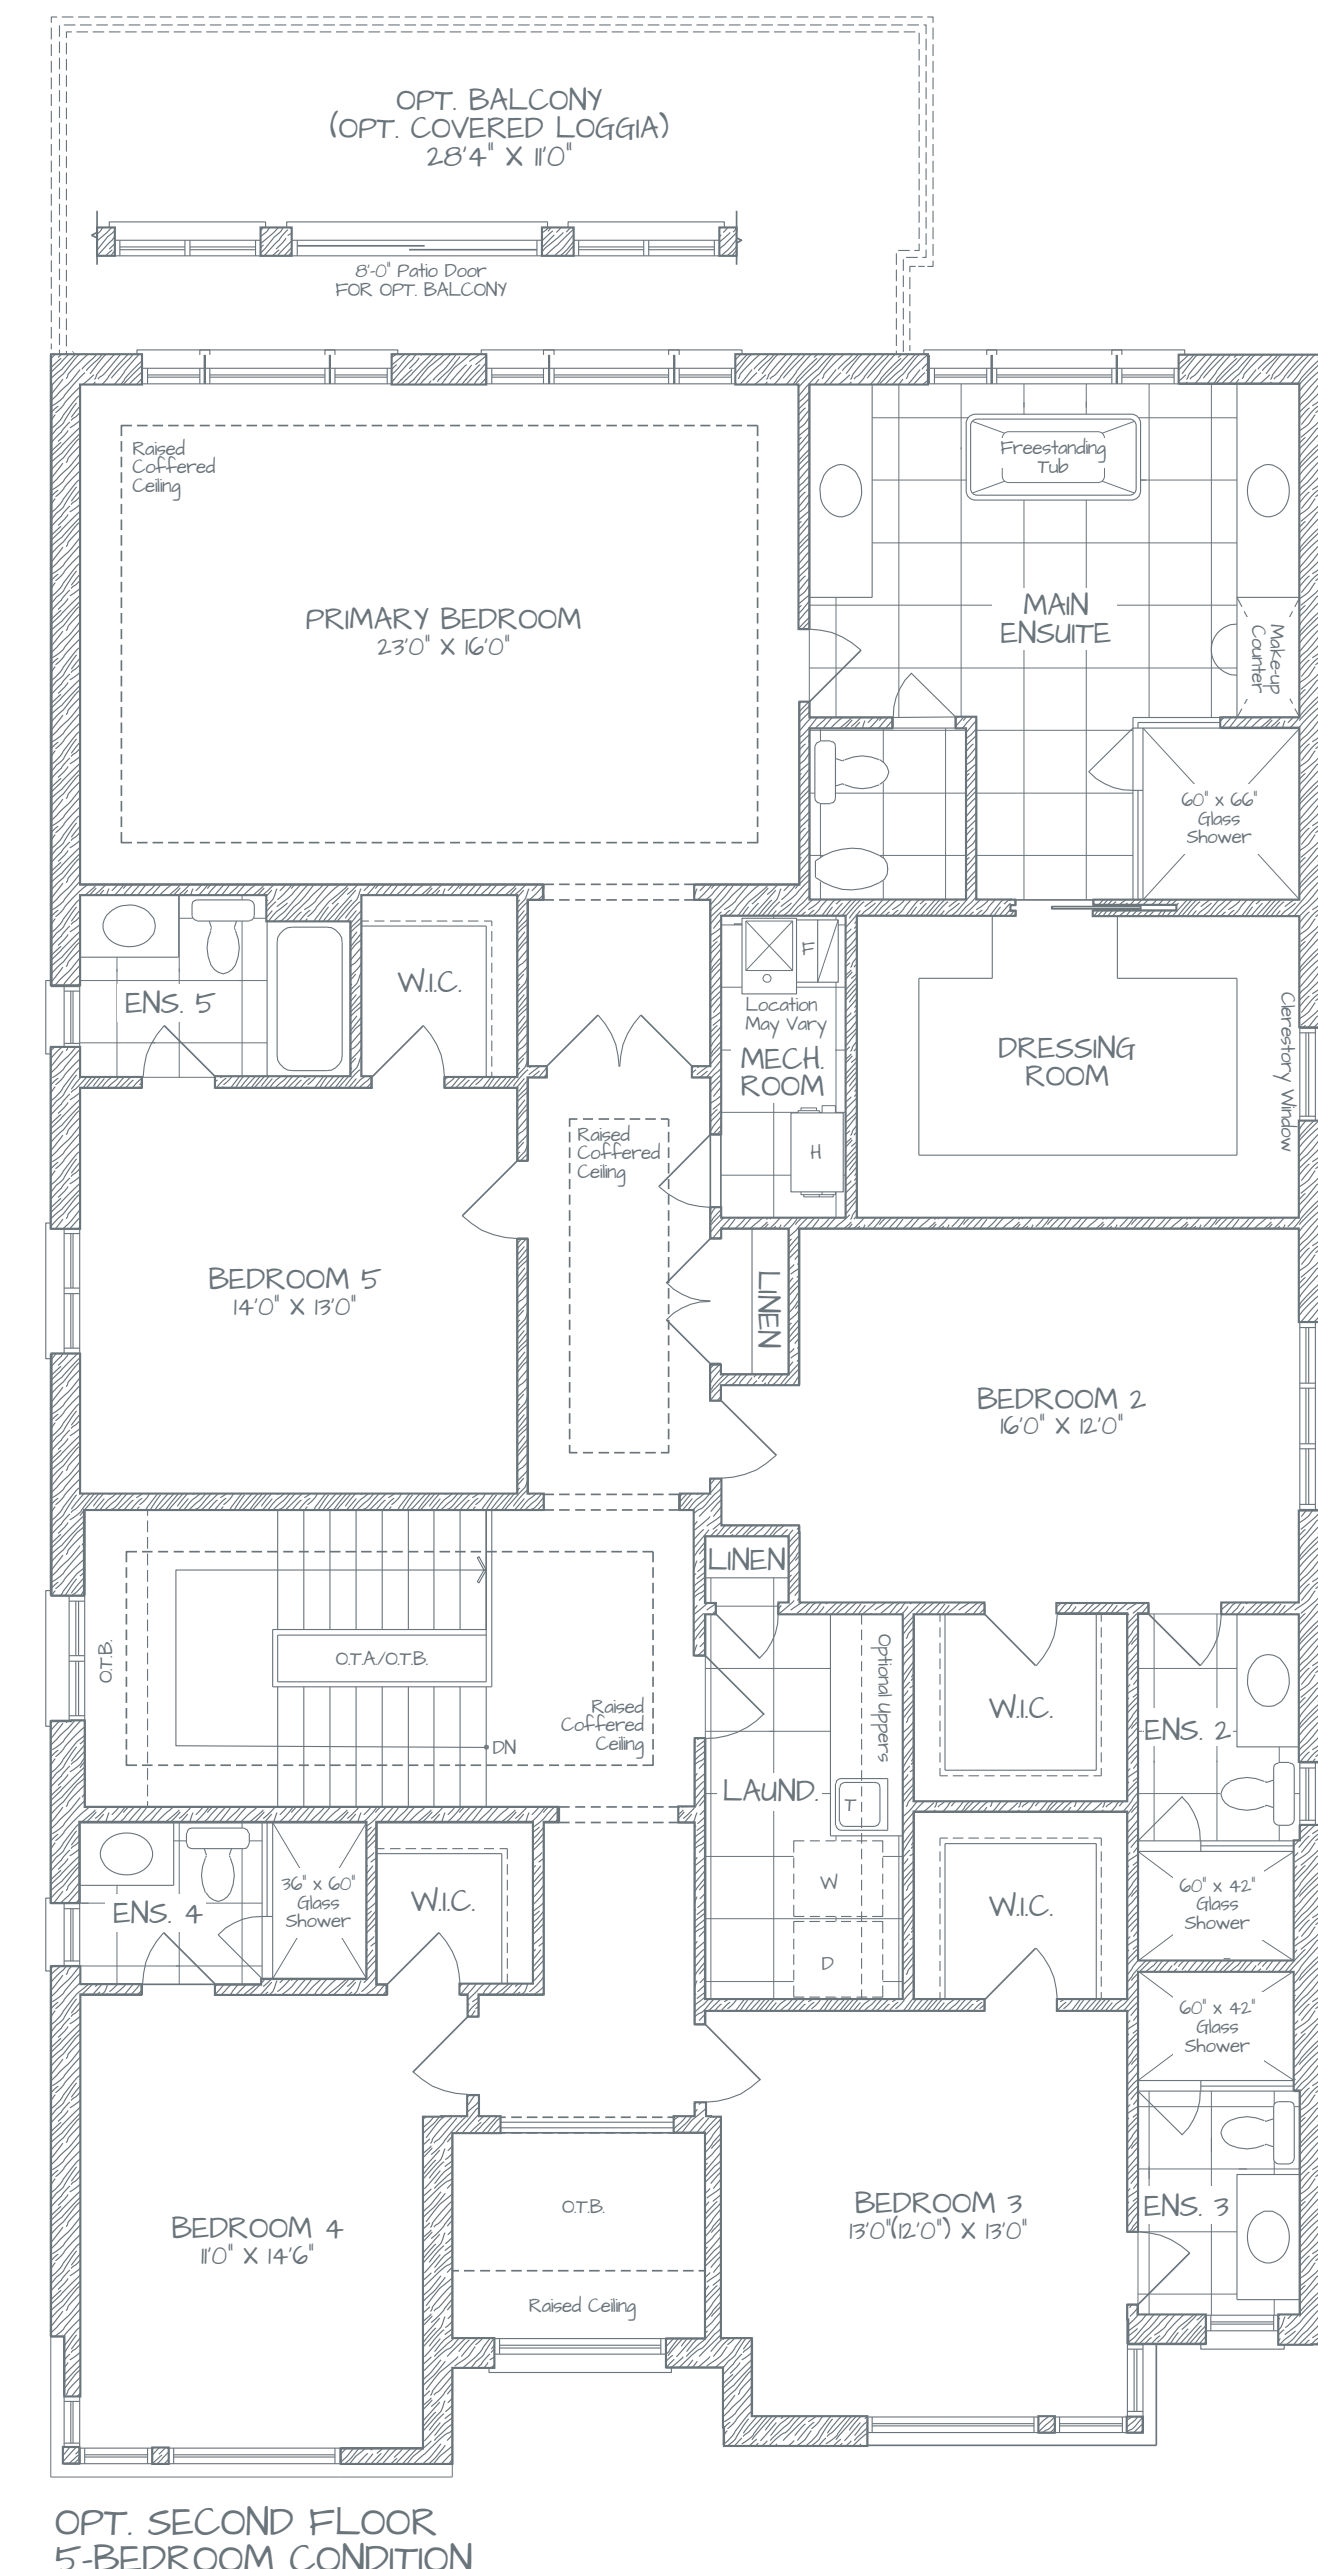

PART. OPT. GROUND FLOOR W/SEPARATE LOWER LEVEL ENTRY

4 or 5 Bedroom Plan (4,770 sq. ft. + 95 sq. ft. open to above)	4,865 sq. ft.
Optional Lower Level Secondary Suite	1,385 sq. ft.
Total With Optional Lower Level Secondary Suite	6,155 sq. ft.