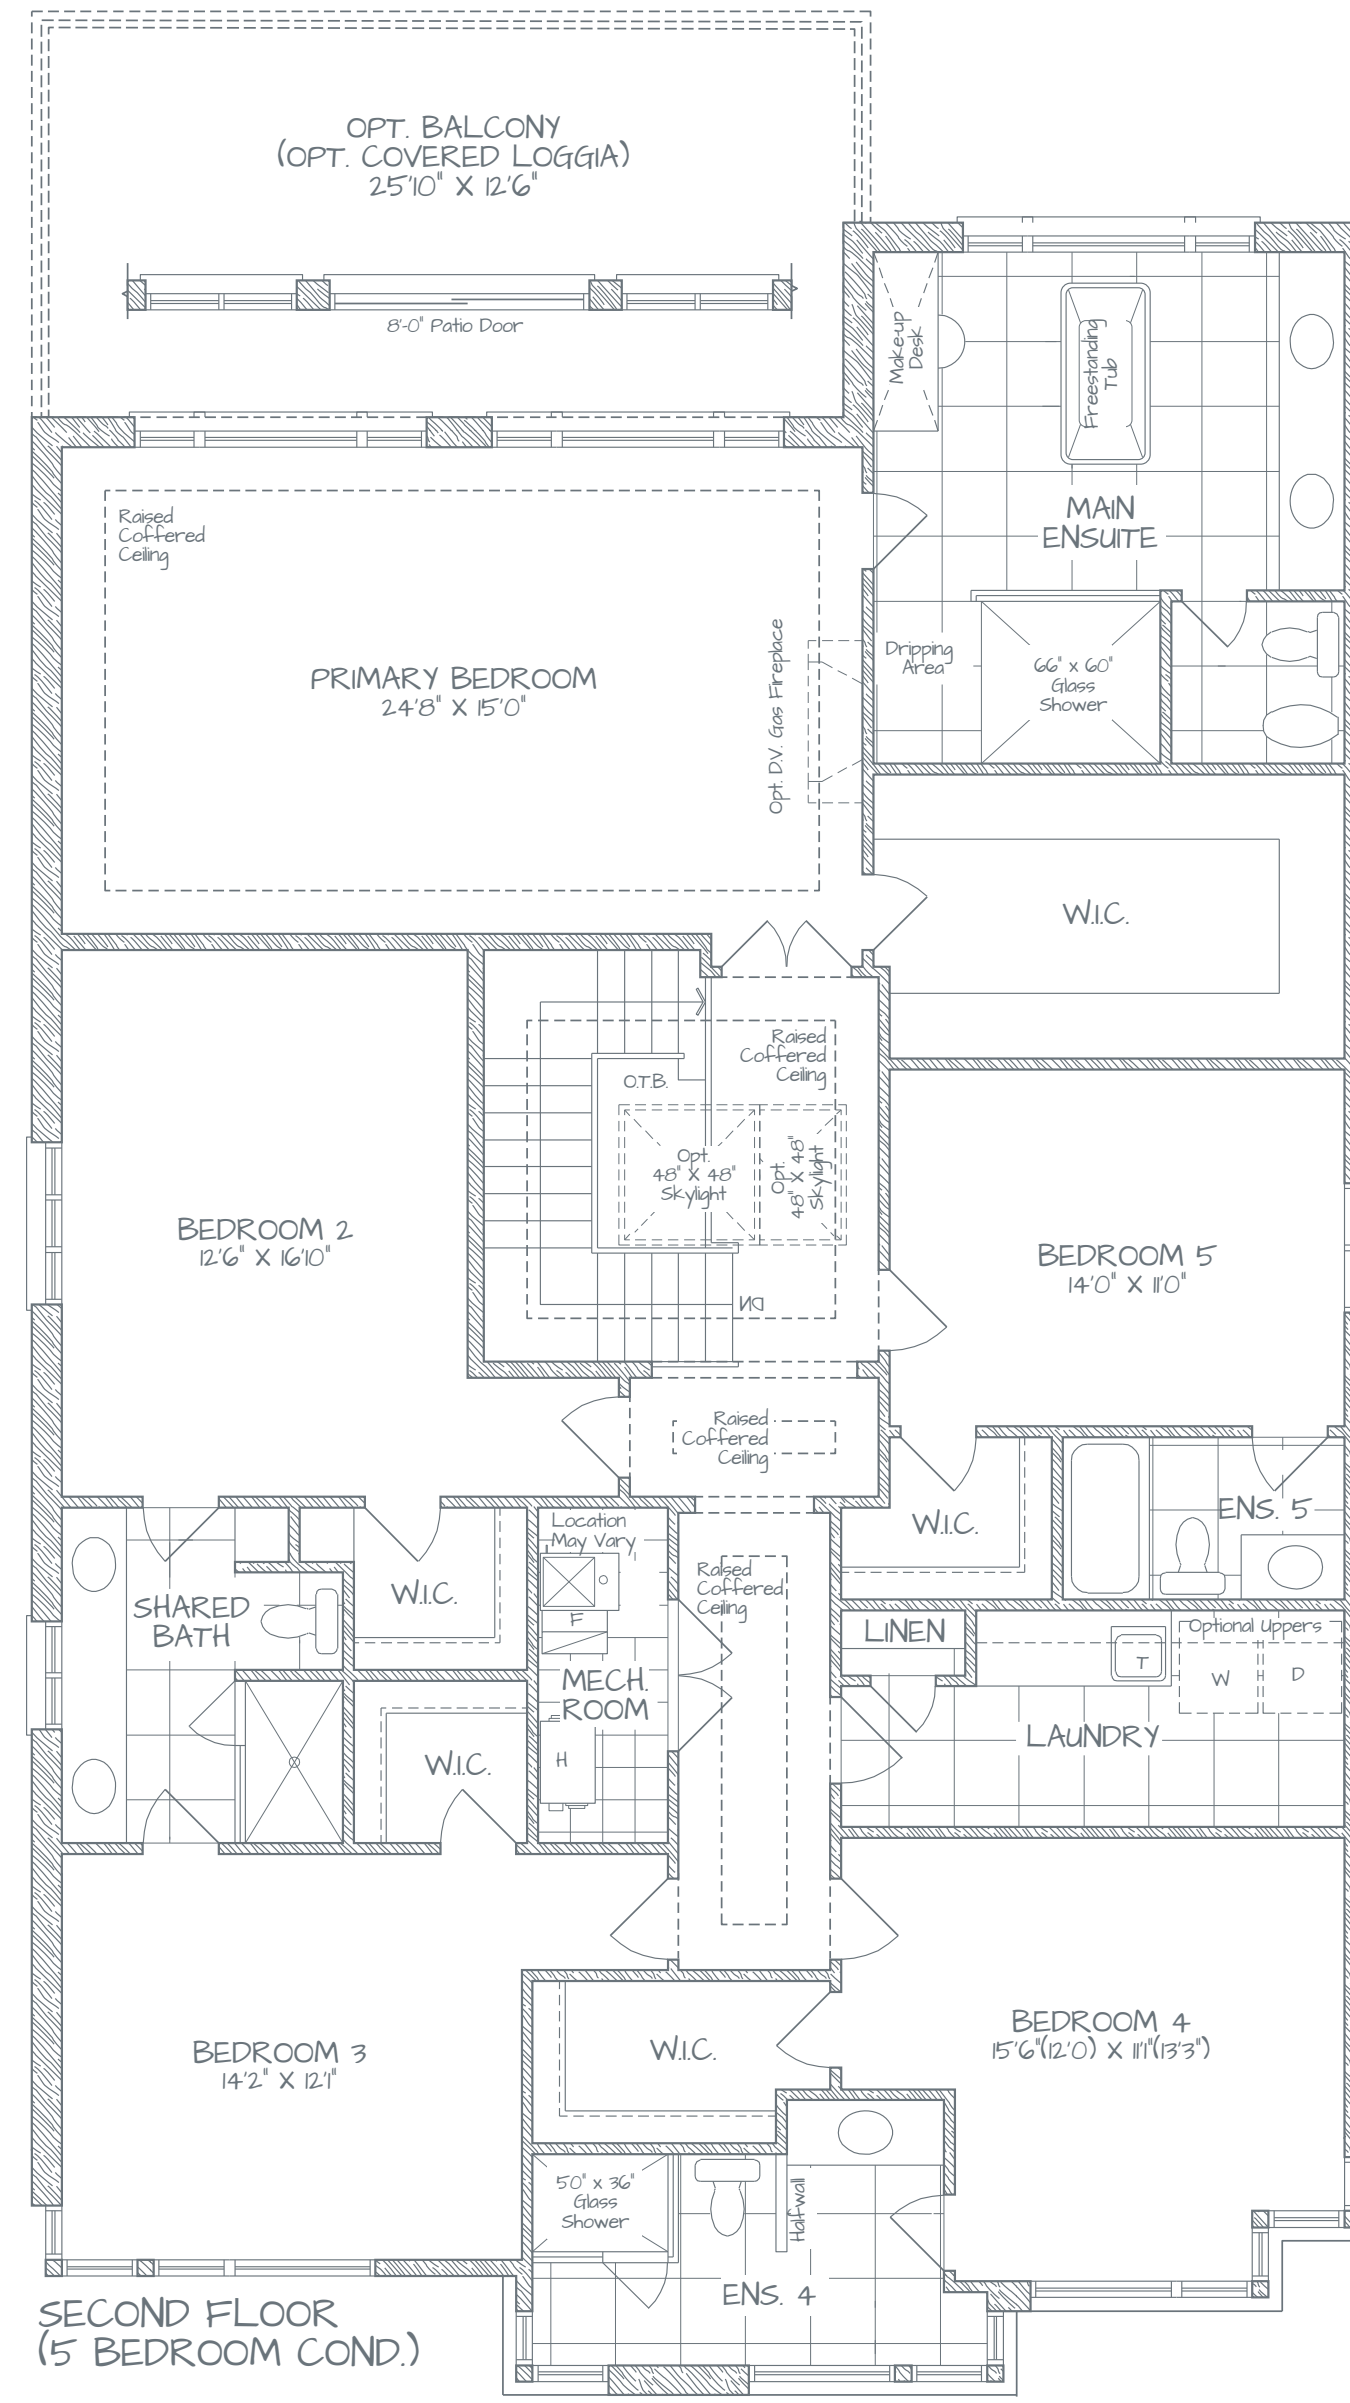

PART. OPT. GROUND FLOOR WITH SECONDARY SUITE

4 or 5 Bedroom Plan (5,430 sq. ft. + 435 sq. ft. open to above)	5,865 sq. ft.
Optional Lower Level Secondary Suite	1,880 sq. ft.
Total With Optional Lower Level Secondary Suite	7,310 sq. ft.

Specifications and dimensions are approximate only and subject to change without notice. E. & O. E.

Site Plan and landscaping are artist's concept only. Map is not to scale.

GROUND FLOOR  
W/SEPARATE LOWER LEVEL  
SECONDARY SUITE

4 or 5 Bedroom Plan (4,600 sq. ft. + 35 sq. ft. open to above)	4,635 sq. ft.
Optional Lower Level Secondary Suite	1,325 sq. ft.
Total With Optional Lower Level Secondary Suite	5,925 sq. ft.

Specifications and dimensions are approximate only and subject to change without notice. E. & O. E.

Site Plan and landscaping are artist's concept only. Map is not to scale.

GROUND FLOOR WITH SECONDARY SUITE

OPT. SECOND FLOOR 5 BEDROOM COND.

PART. OPT. GROUND FLOOR WITH SEPARATE LOWER LEVEL ENTRY

4 Bedroom Plan (4,665 sq. ft. + 455 sq. ft. open to above)	5,120 sq. ft.
5 Bedroom Plan (5,070 sq. ft. + 50 sq. ft. open to above)	5,120 sq. ft.
Optional Lower Level Secondary Suite	1,335 sq. ft.
Total With Optional Lower Level Secondary Suite - 4 Bedroom Plan	6,000 sq. ft.
Total With Optional Lower Level Secondary Suite - 5 Bedroom Plan	6,405 sq. ft.