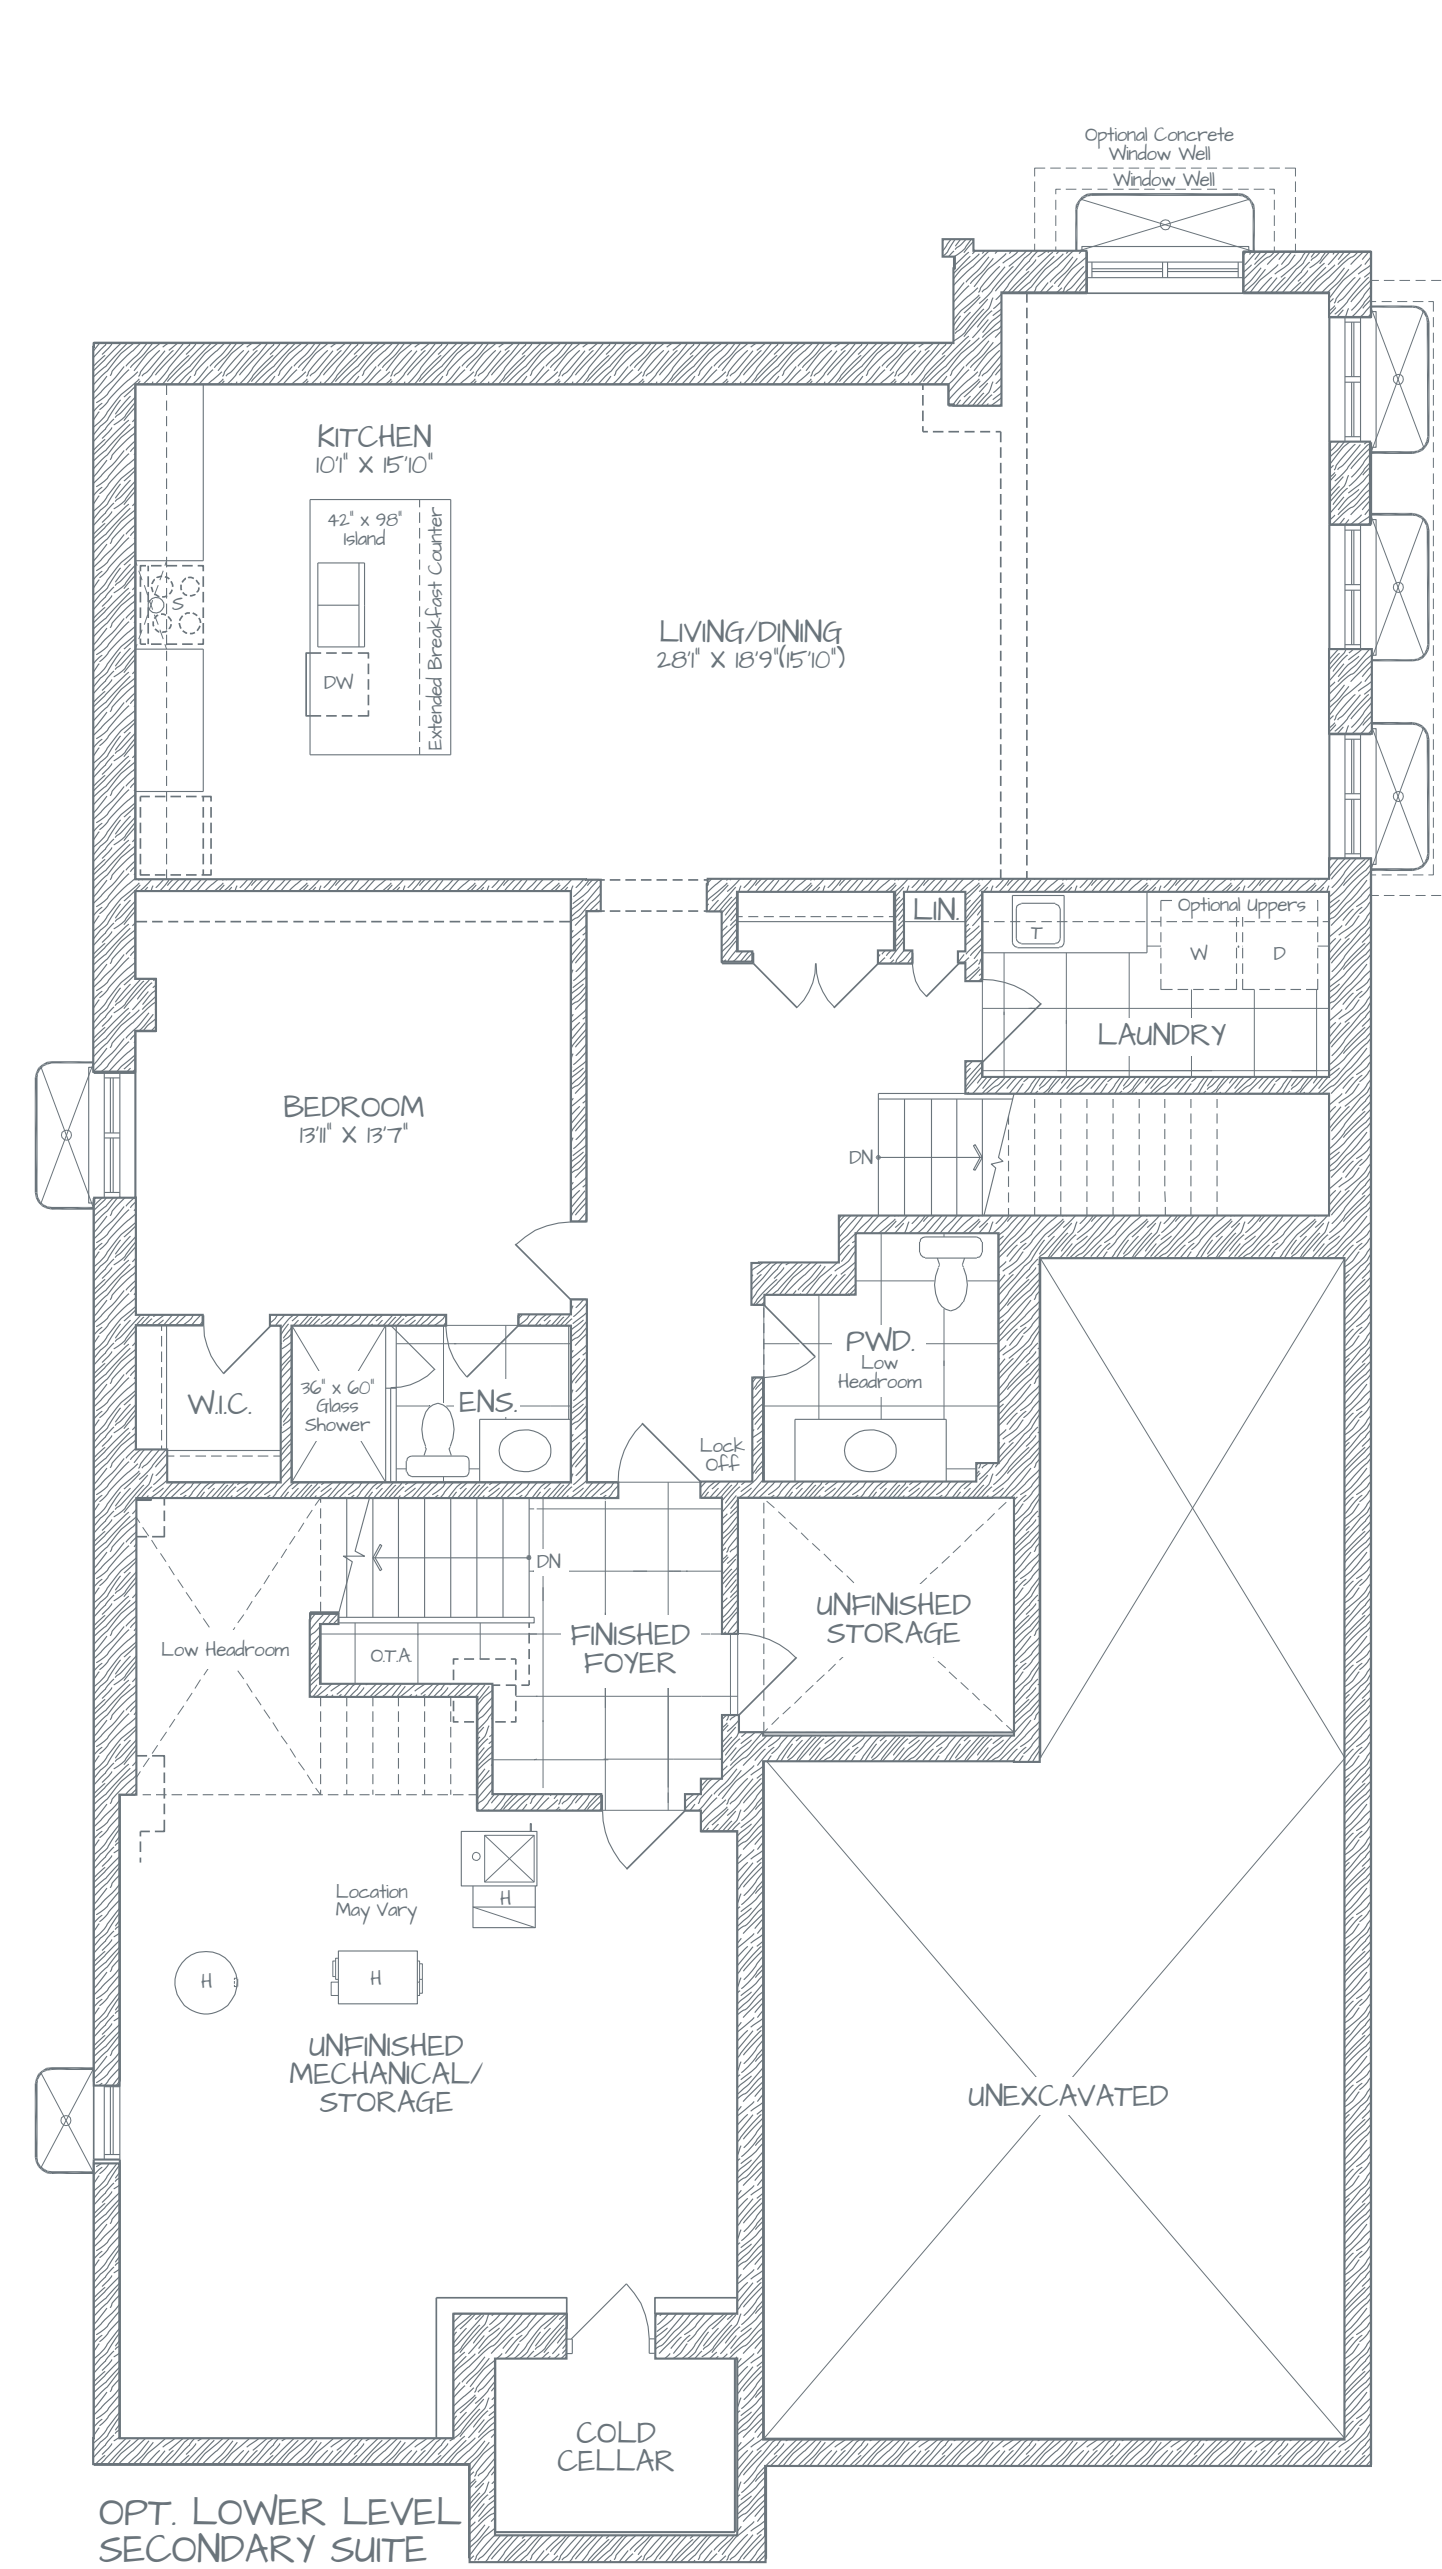

PART. OPT. GROUND FLOOR W/SEPARATE LOWER LEVEL ENTRY

4 or 5 Bedroom Plan (4,770 sq. ft. + 95 sq. ft. open to above)	4,865 sq. ft.
Optional Lower Level Secondary Suite	1,385 sq. ft.
Total With Optional Lower Level Secondary Suite	6,155 sq. ft.