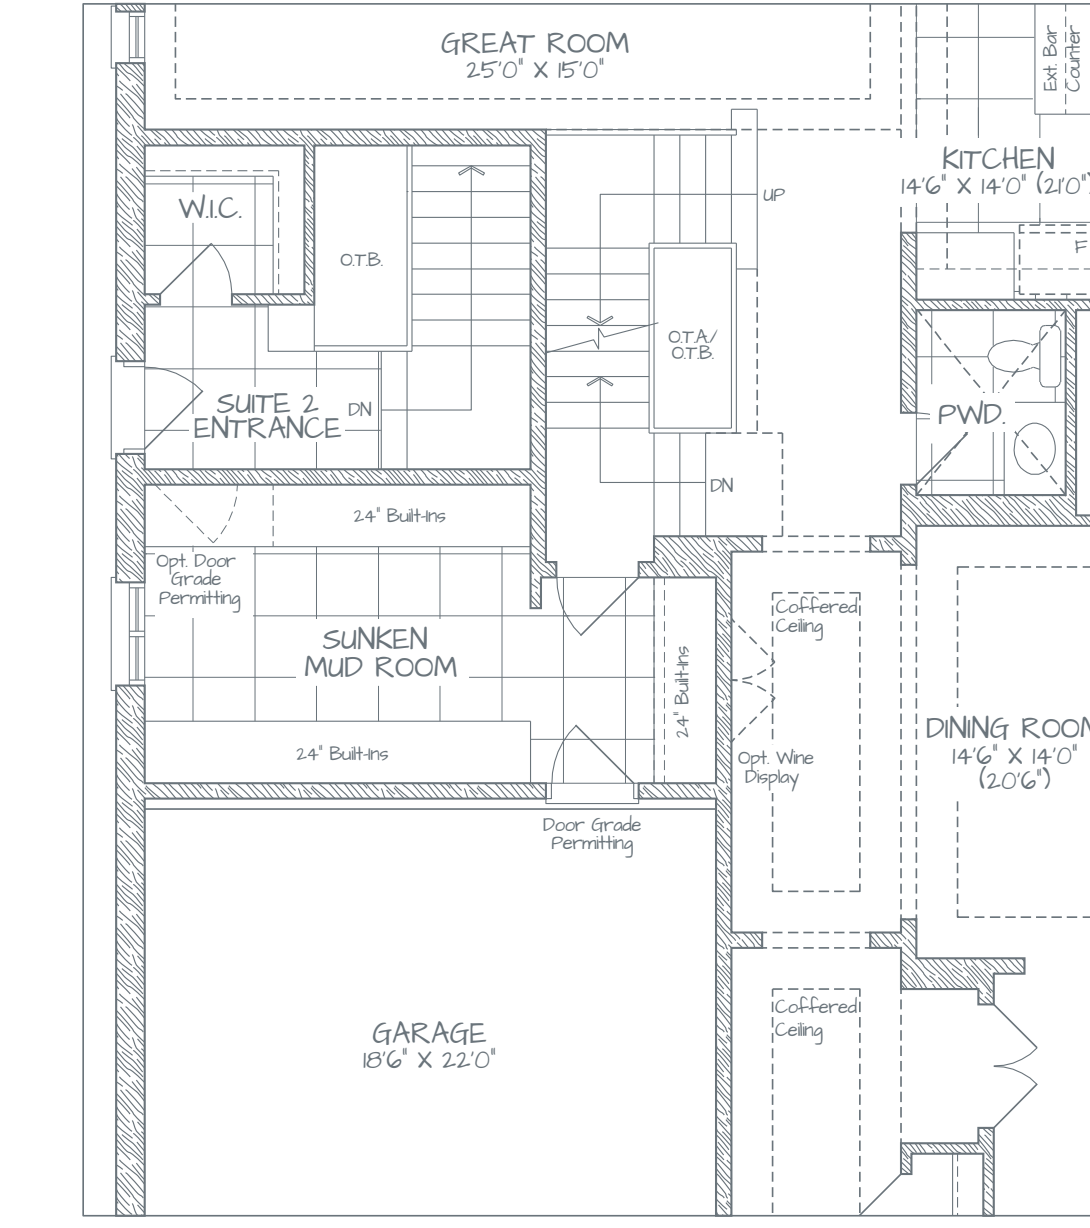

PART. OPT. GROUND FLOOR WITH SECONDARY SUITE

4 or 5 Bedroom Plan (5,430 sq. ft. + 435 sq. ft. open to above)	5,865 sq. ft.
Optional Lower Level Secondary Suite	1,880 sq. ft.
Total With Optional Lower Level Secondary Suite	7,310 sq. ft.

Specifications and dimensions are approximate only and subject to change without notice. E. & O. E.

Site Plan and landscaping are artist's concept only. Map is not to scale.

GROUND FLOOR  
W/SEPARATE LOWER LEVEL  
SECONDARY SUITE

4 or 5 Bedroom Plan (4,600 sq. ft. + 35 sq. ft. open to above)	4,635 sq. ft.
Optional Lower Level Secondary Suite	1,325 sq. ft.
Total With Optional Lower Level Secondary Suite	5,925 sq. ft.

Specifications and dimensions are approximate only and subject to change without notice. E. & O. E.

Site Plan and landscaping are artist's concept only. Map is not to scale.

GROUND FLOOR WITH SECONDARY SUITE

OPT. SECOND FLOOR 5 BEDROOM COND.

PART. OPT. GROUND FLOOR WITH SEPARATE LOWER LEVEL ENTRY

4 Bedroom Plan (4,665 sq. ft. + 455 sq. ft. open to above)	5,120 sq. ft.
5 Bedroom Plan (5,070 sq. ft. + 50 sq. ft. open to above)	5,120 sq. ft.
Optional Lower Level Secondary Suite	1,335 sq. ft.
Total With Optional Lower Level Secondary Suite - 4 Bedroom Plan	6,000 sq. ft.
Total With Optional Lower Level Secondary Suite - 5 Bedroom Plan	6,405 sq. ft.