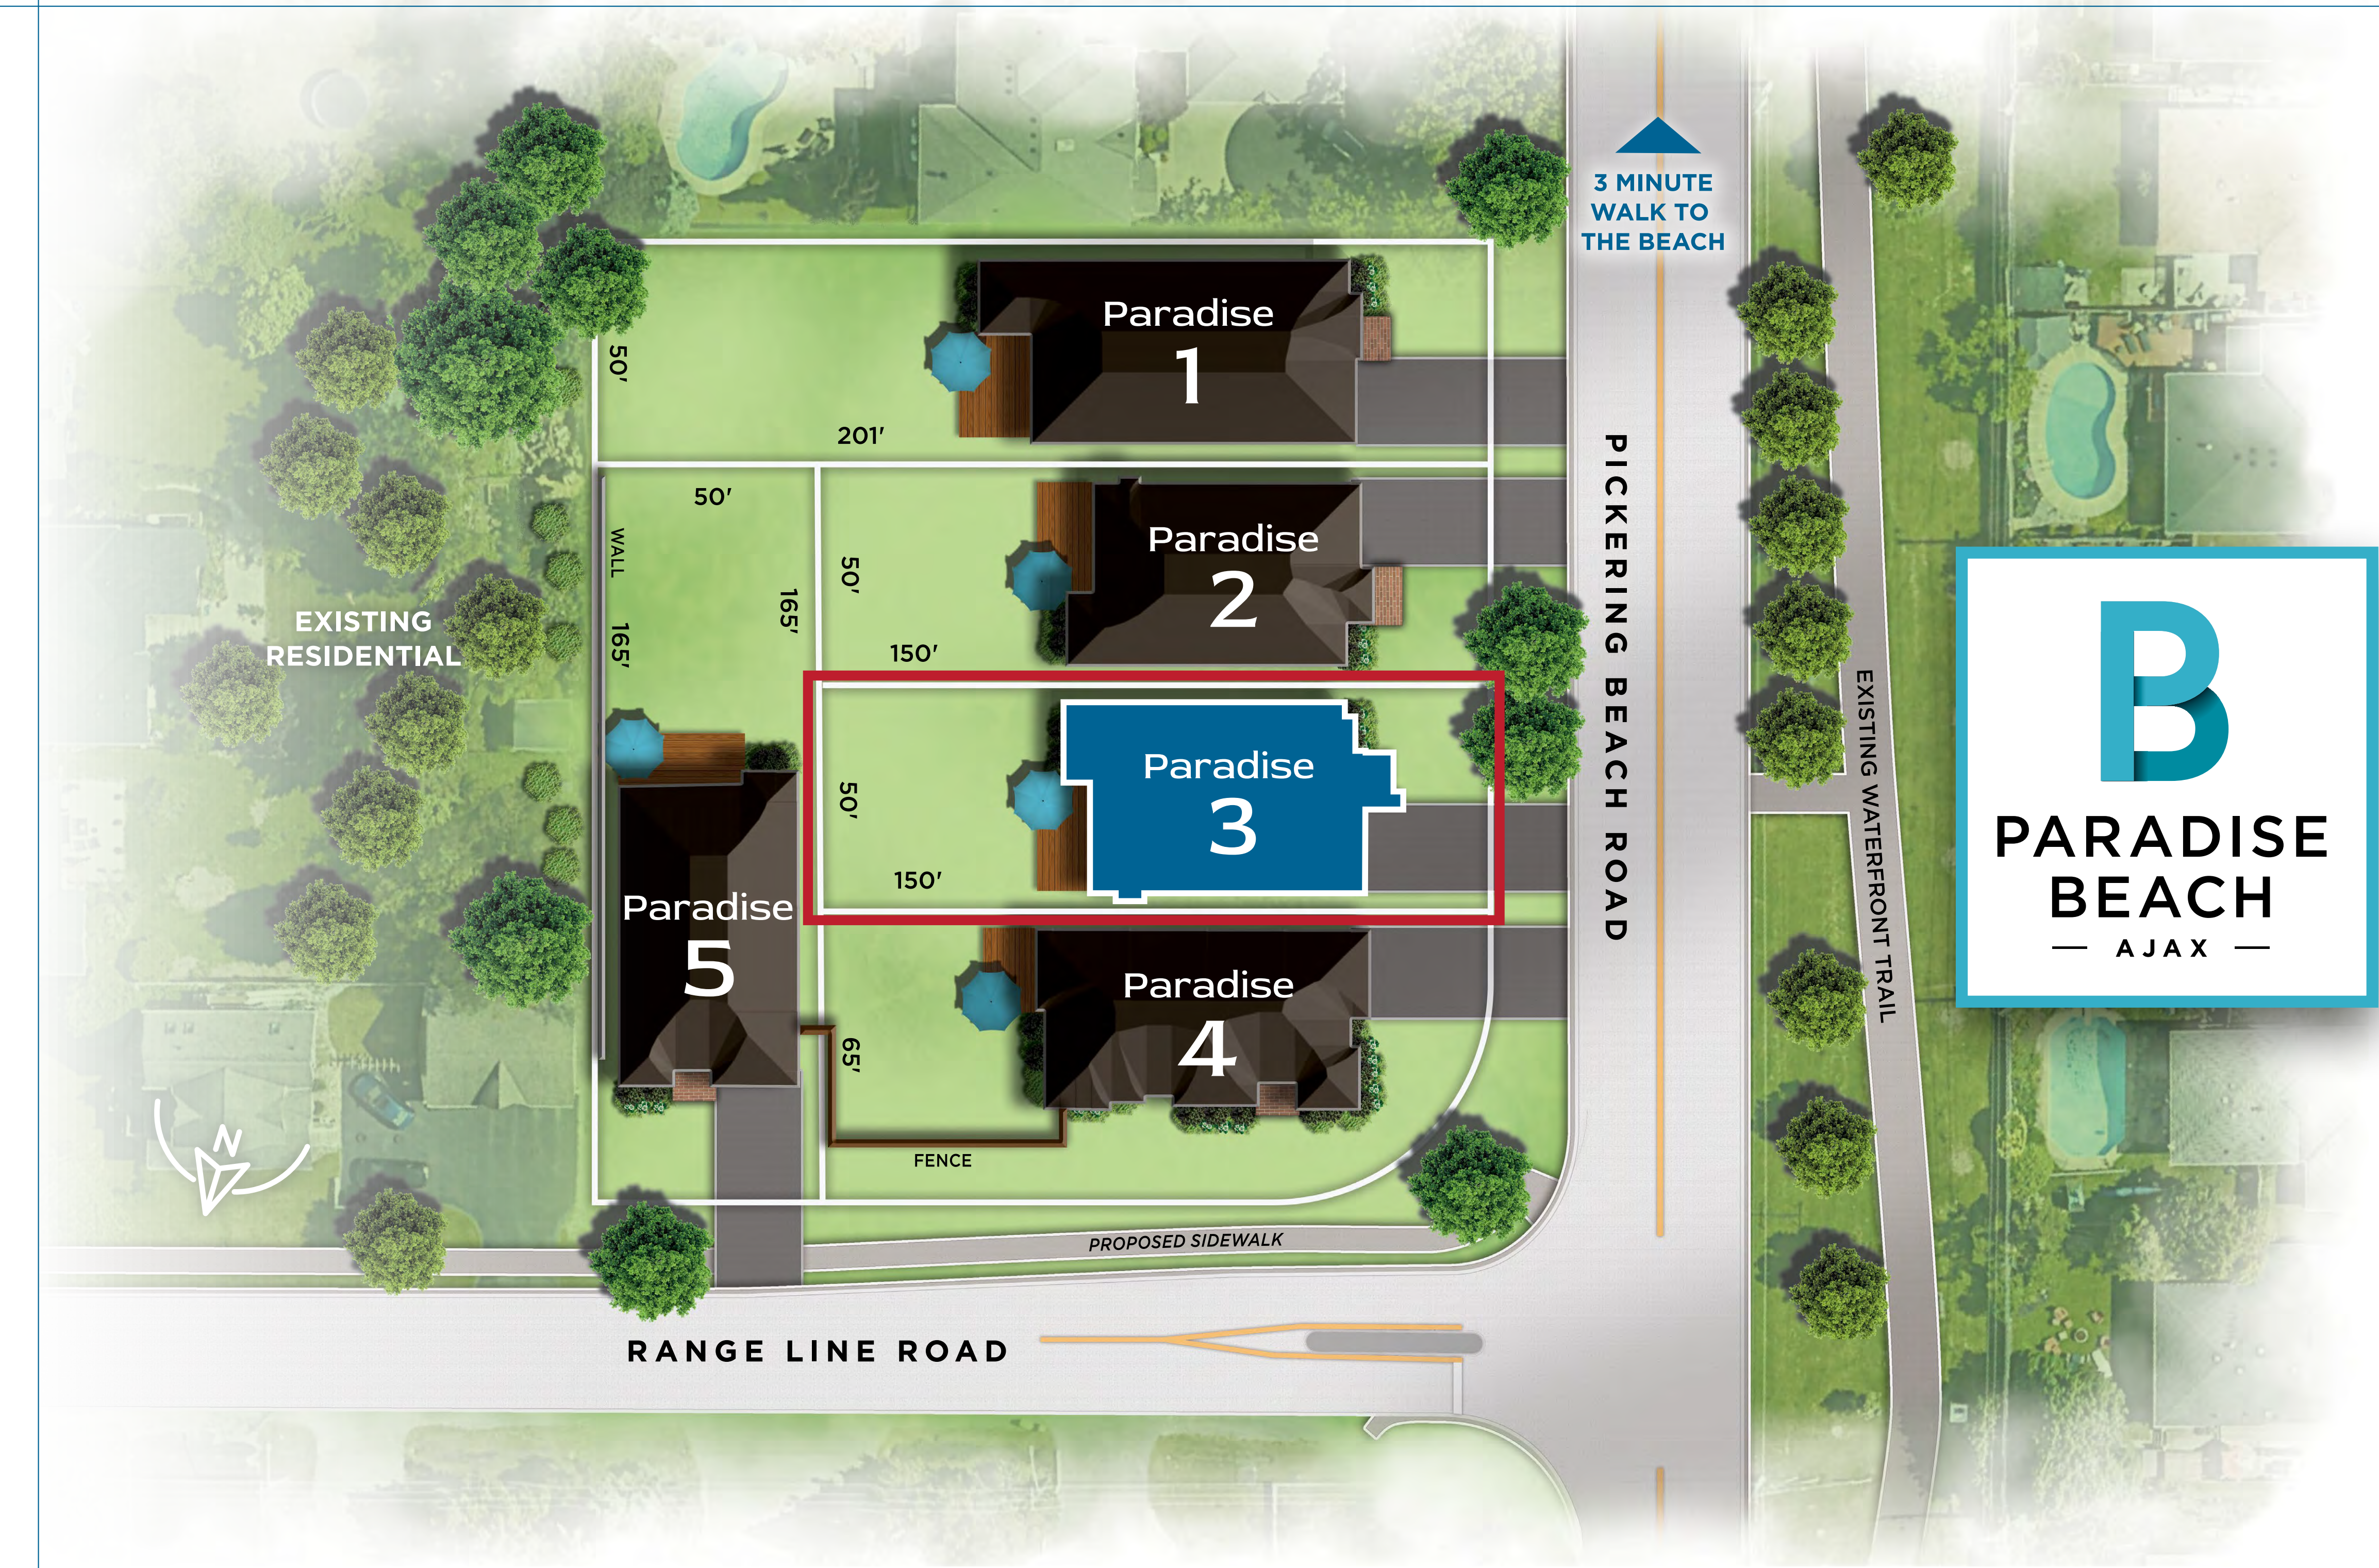

Specifications and dimensions are approximate only and subject to change without notice. E. & O. E.

Site Plan and landscaping are artist's concept only. Map is not to scale.

GROUND FLOOR  
W/SEPARATE LOWER LEVEL  
SECONDARY SUITE

Site Plan and landscaping are artist's concept only. Map is not to scale.

GROUND FLOOR WITH SECONDARY SUITE

OPT. SECOND FLOOR 5 BEDROOM COND.

PART. OPT. GROUND FLOOR WITH SEPARATE LOWER LEVEL ENTRY

4 Bedroom Plan (4,665 sq. ft. + 455 sq. ft. open to above)	5,120 sq. ft.
5 Bedroom Plan (5,070 sq. ft. + 50 sq. ft. open to above)	5,120 sq. ft.
Optional Lower Level Secondary Suite	1,335 sq. ft.
Total With Optional Lower Level Secondary Suite - 4 Bedroom Plan	6,000 sq. ft.
Total With Optional Lower Level Secondary Suite - 5 Bedroom Plan	6,405 sq. ft.

Specifications and dimensions are approximate only and subject to change without notice. E. & O. E.

3 MINUTE WALK TO THE BEACH

PICKERING BEACH ROAD

EXISTING WATERFRONT TRAIL

## PARADISE BEACH

— AJAX —

PART. OPT. GROUND FLOOR W/SEPARATE LOWER LEVEL ENTRY

4 or 5 Bedroom Plan (4,770 sq. ft. + 95 sq. ft. open to above)	4,865 sq. ft.
Optional Lower Level Secondary Suite	1,385 sq. ft.
Total With Optional Lower Level Secondary Suite	6,155 sq. ft.