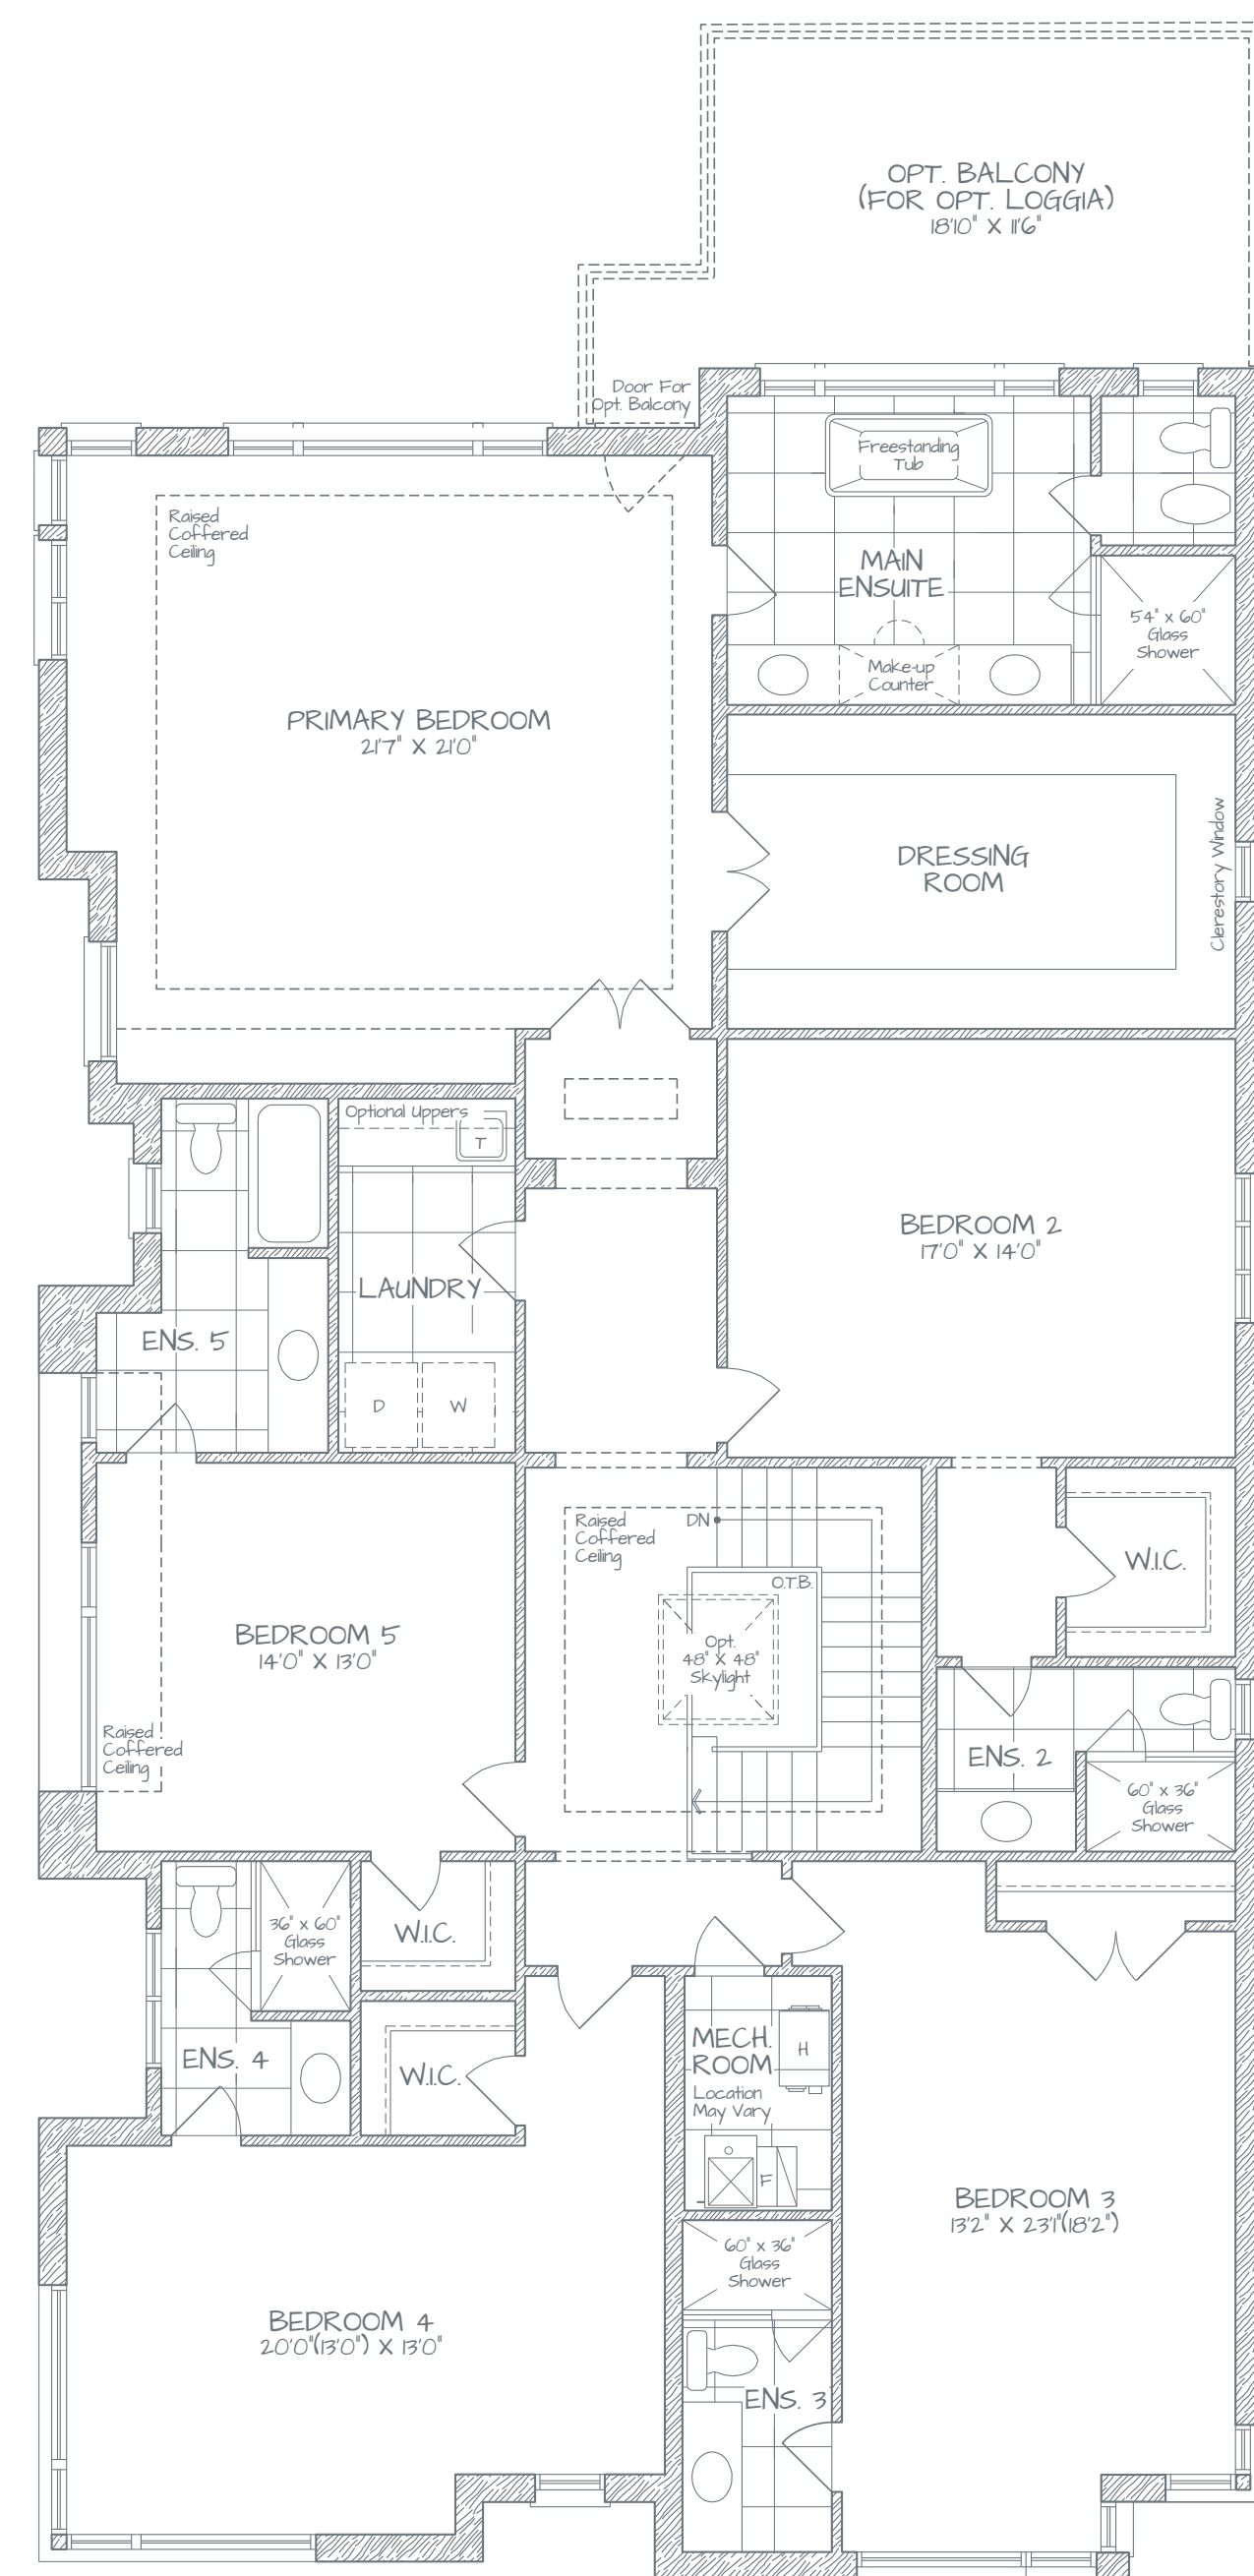

OPT. SECOND FLOOR 5 BEDROOM COND.