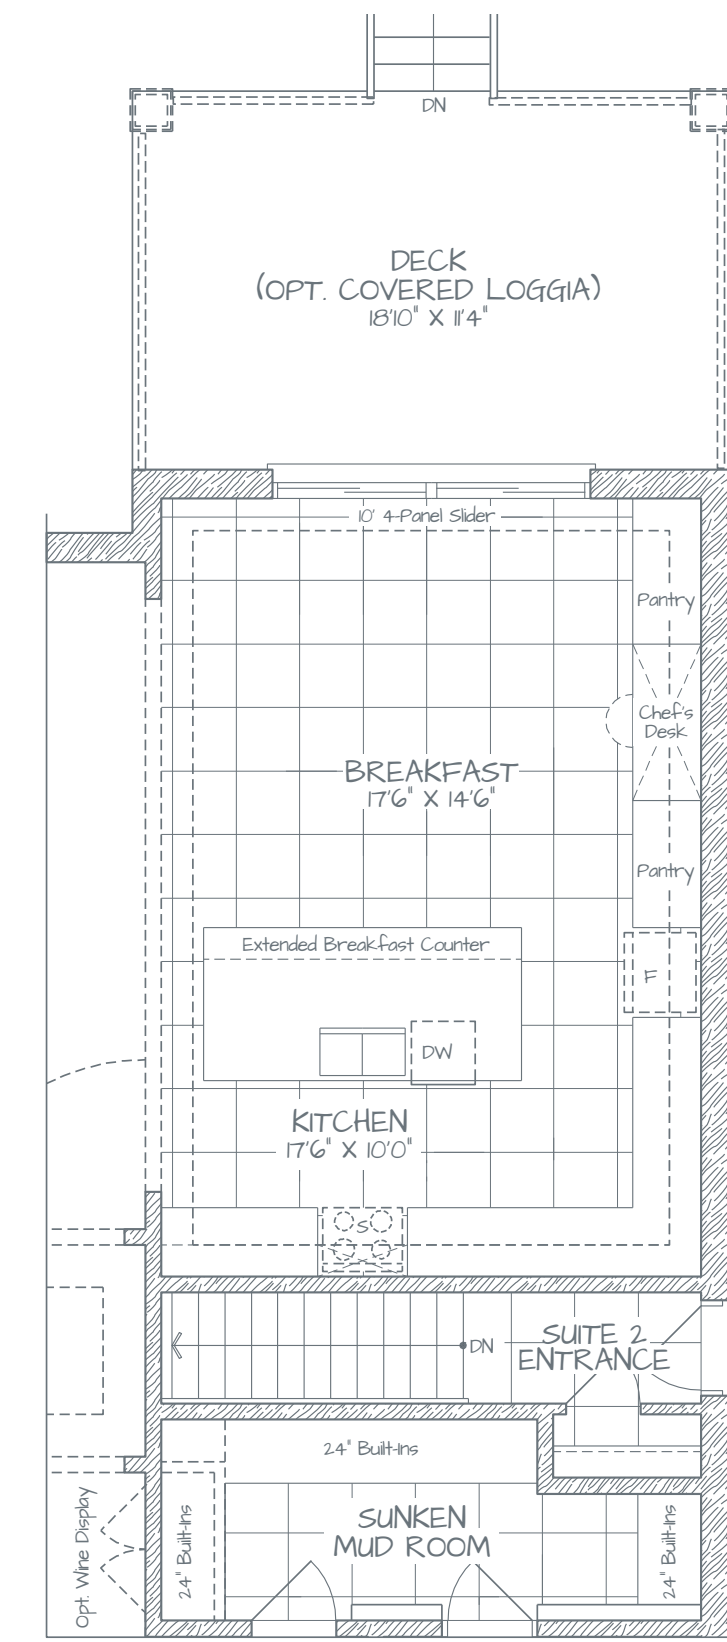

PART. OPT. GROUND FLOOR WITH SEPARATE LOWER LEVEL ENTRY

4 Bedroom Plan (4,665 sq. ft. + 455 sq. ft. open to above)	5,120 sq. ft.
5 Bedroom Plan (5,070 sq. ft. + 50 sq. ft. open to above)	5,120 sq. ft.
Optional Lower Level Secondary Suite	1,335 sq. ft.
Total With Optional Lower Level Secondary Suite - 4 Bedroom Plan	6,000 sq. ft.
Total With Optional Lower Level Secondary Suite - 5 Bedroom Plan	6,405 sq. ft.