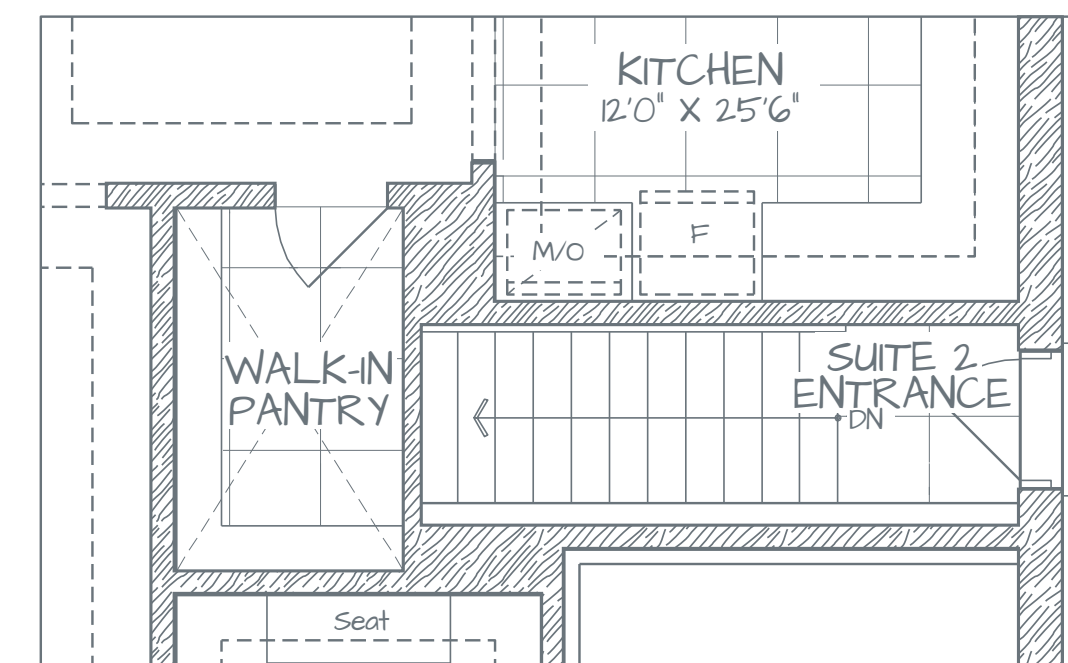

PART. OPT. GROUND FLOOR W/SEPARATE LOWER LEVEL ENTRY

4 or 5 Bedroom Plan (4,770 sq. ft. + 95 sq. ft. open to above)	4,865 sq. ft.
Optional Lower Level Secondary Suite	1,385 sq. ft.
Total With Optional Lower Level Secondary Suite	6,155 sq. ft.